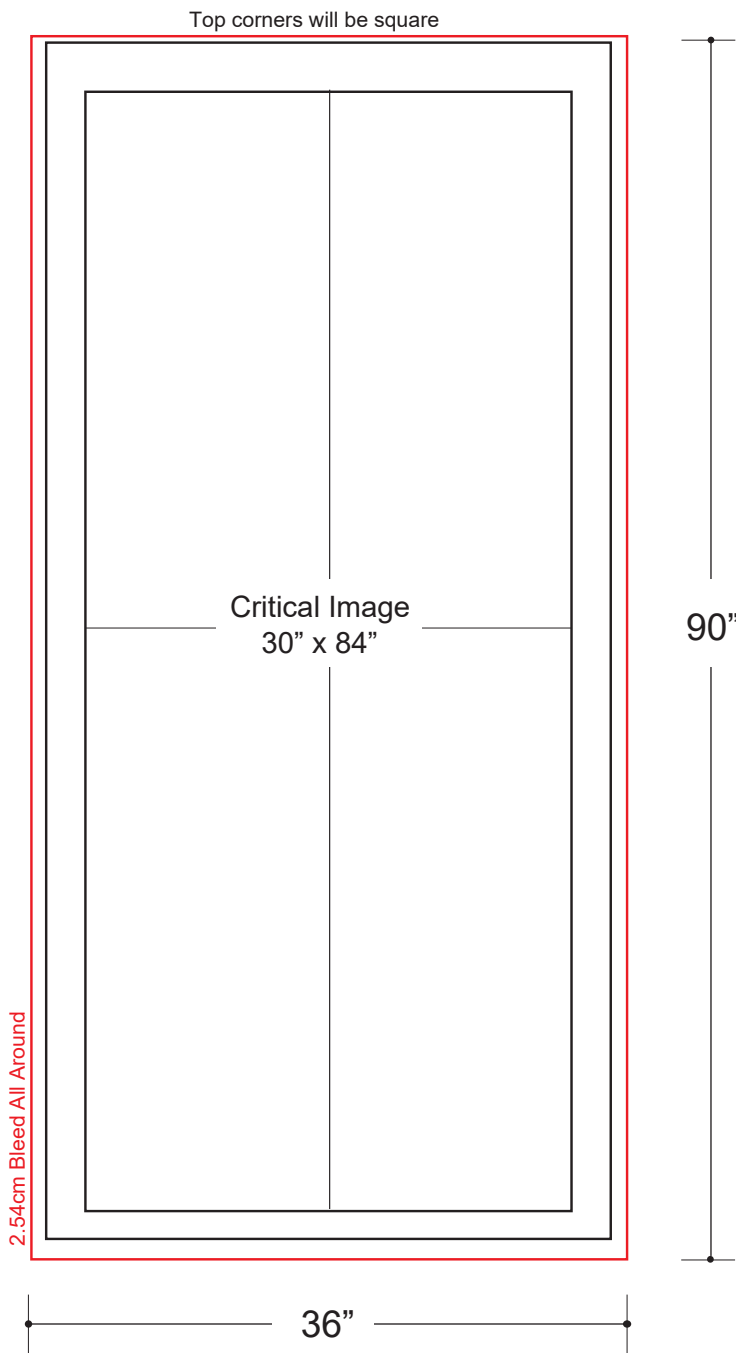

Econ Fabric Stand 3ft x 7.5ft

Graphic Specifications

- 100 dpi
- CMYK
- Actual Size
- JPEG/TIFF file

Safe Area Spacing

Critical images, such as text or non-background images, are **NOT** to be placed within the specified spacing of the edges. However, your artwork may allow non-critical images, such as background colour and images, bleed to the edges.

*Design Tips:

Limit Gradient Effects

We don't suggest you to use any gradient effect because when you look closely to the print, you will see transition lines. If you really need to use it, our acceptance level is looking from 2 meters away, the transition lines would be barely visible. Please contact us for further clarification.