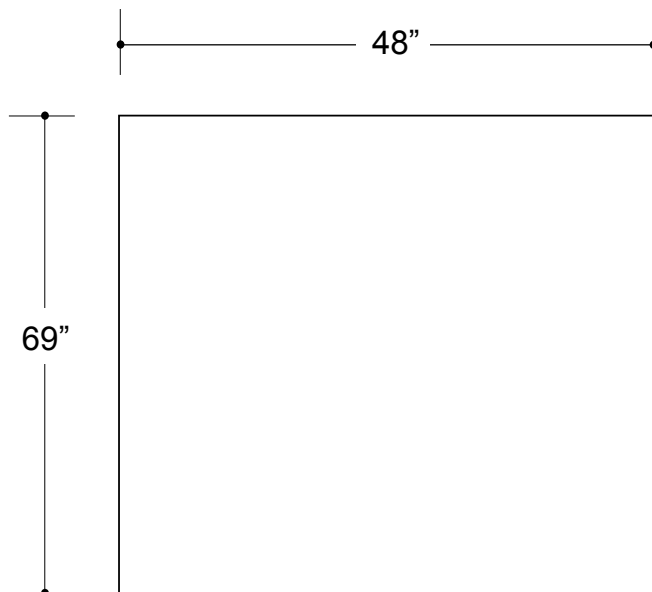

T-Stand Banner Graphic Specifications

- 150 dpi
- CMYK
- JPEG file

*Note: These measurements are the maximum graphic size.