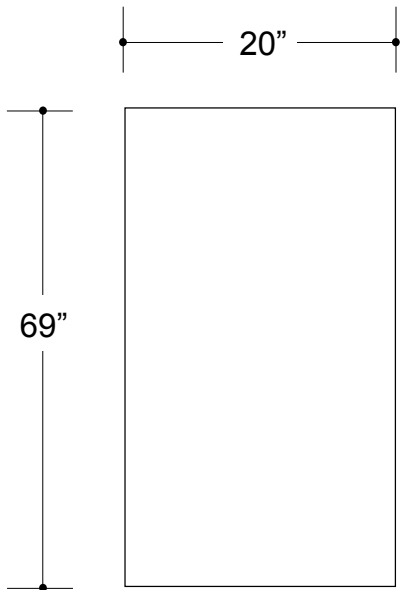

T-Stand Banner Graphic Specifications

- 150 dpi
- CMYK
- JPEG file

*Note: These measurements are the maximum graphic size.