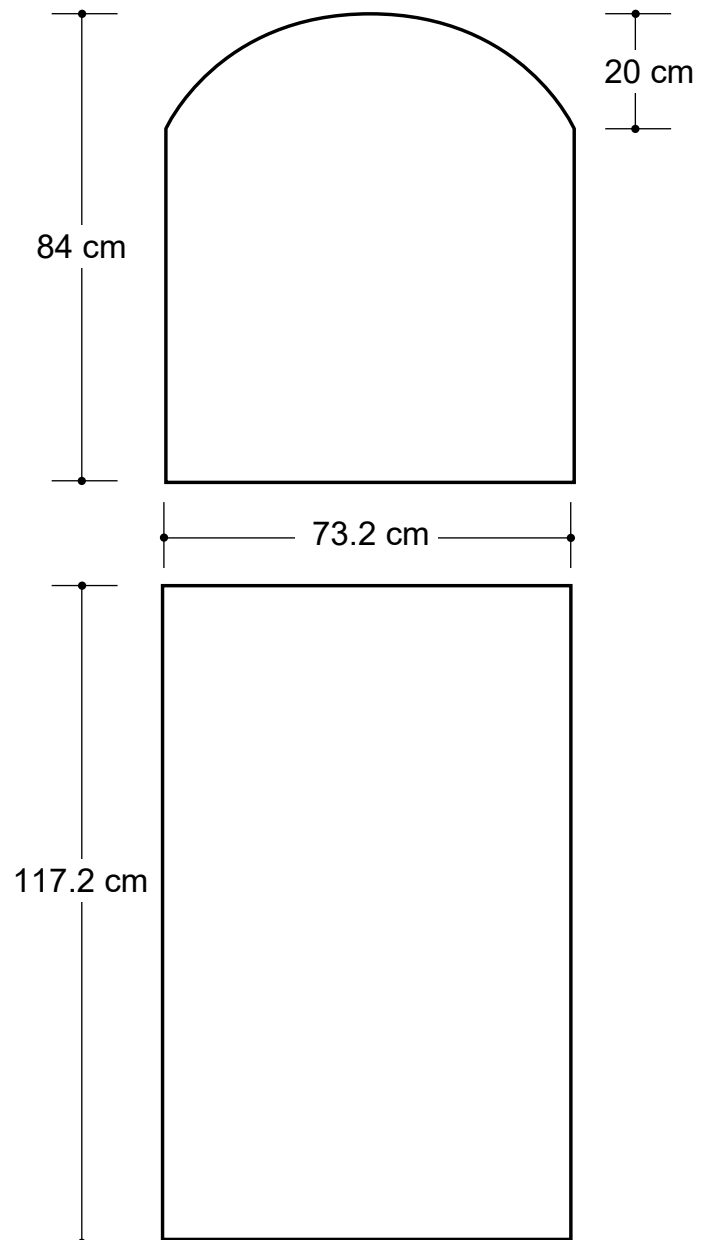

SKU0520 - TV Stand

Graphic Specifications

- 100 dpi
- CMYK
- Actual Size
- JPEG/TIFF/PDF file

*Design Tips:

Limit Gradient Effects

We don't suggest you to use any gradient effect because when you look closely to the print, you will see transition lines. If you really need to use it, our acceptance level is looking from 2 meters away, the transition lines would be barely visible. Please contact us for further clarification.

5cm Border

Critical images, such as text or non-background images, are **NOT** to be placed within 5cm of the edges. However, your artwork may allow non-critical images, such as background colour and images, bleed to the edges.