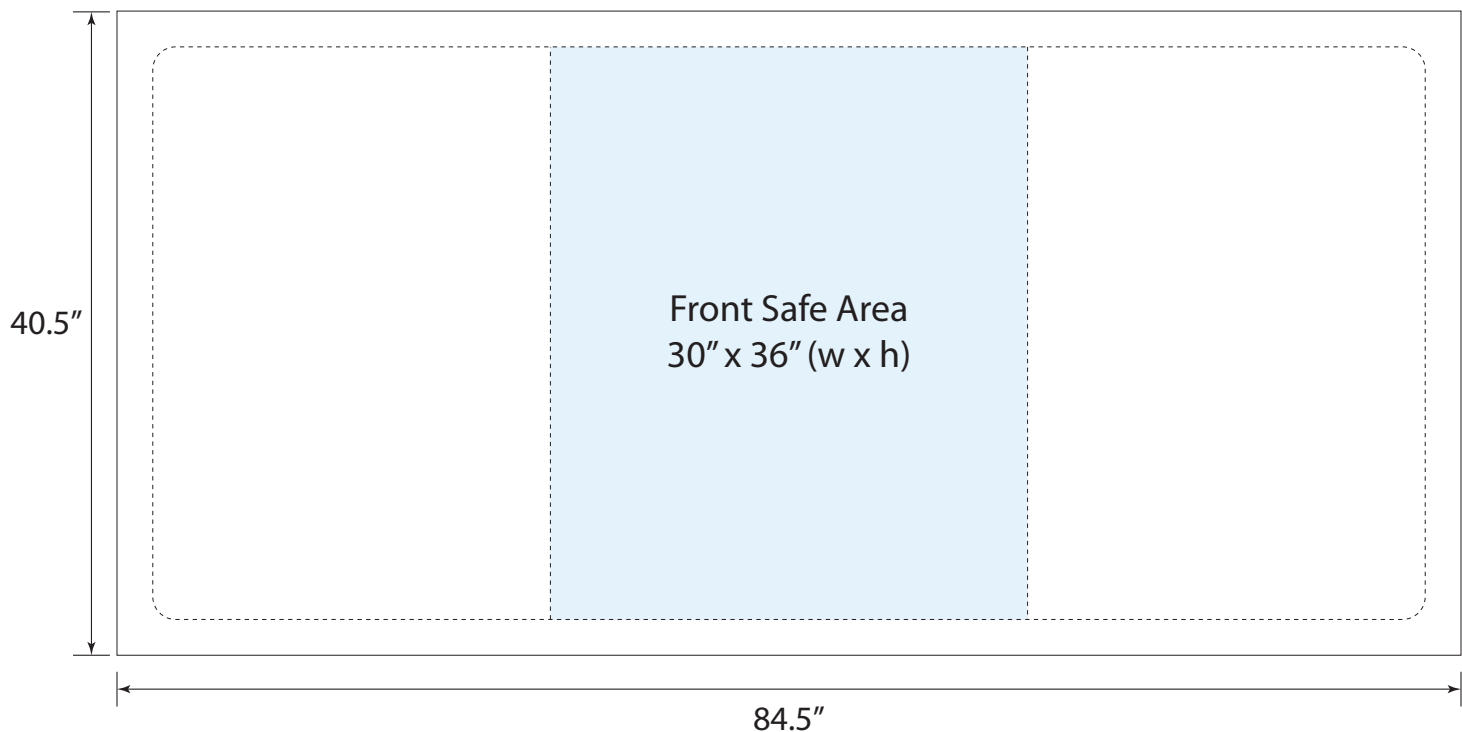

Oval Fabric Popup Counter

Graphic Specifications

- 150 dpi
- CMYK
- Actual Size
- JPEG/TIFF file

*Design Tips:

Limit Gradient Effects

We don't suggest you to use any gradient effect because when you look closely to the print, you will see transition lines. If you really need to use it, our acceptance level is looking from 2 meters away, the transition lines would be barely visible. Please contact us for further clarification.