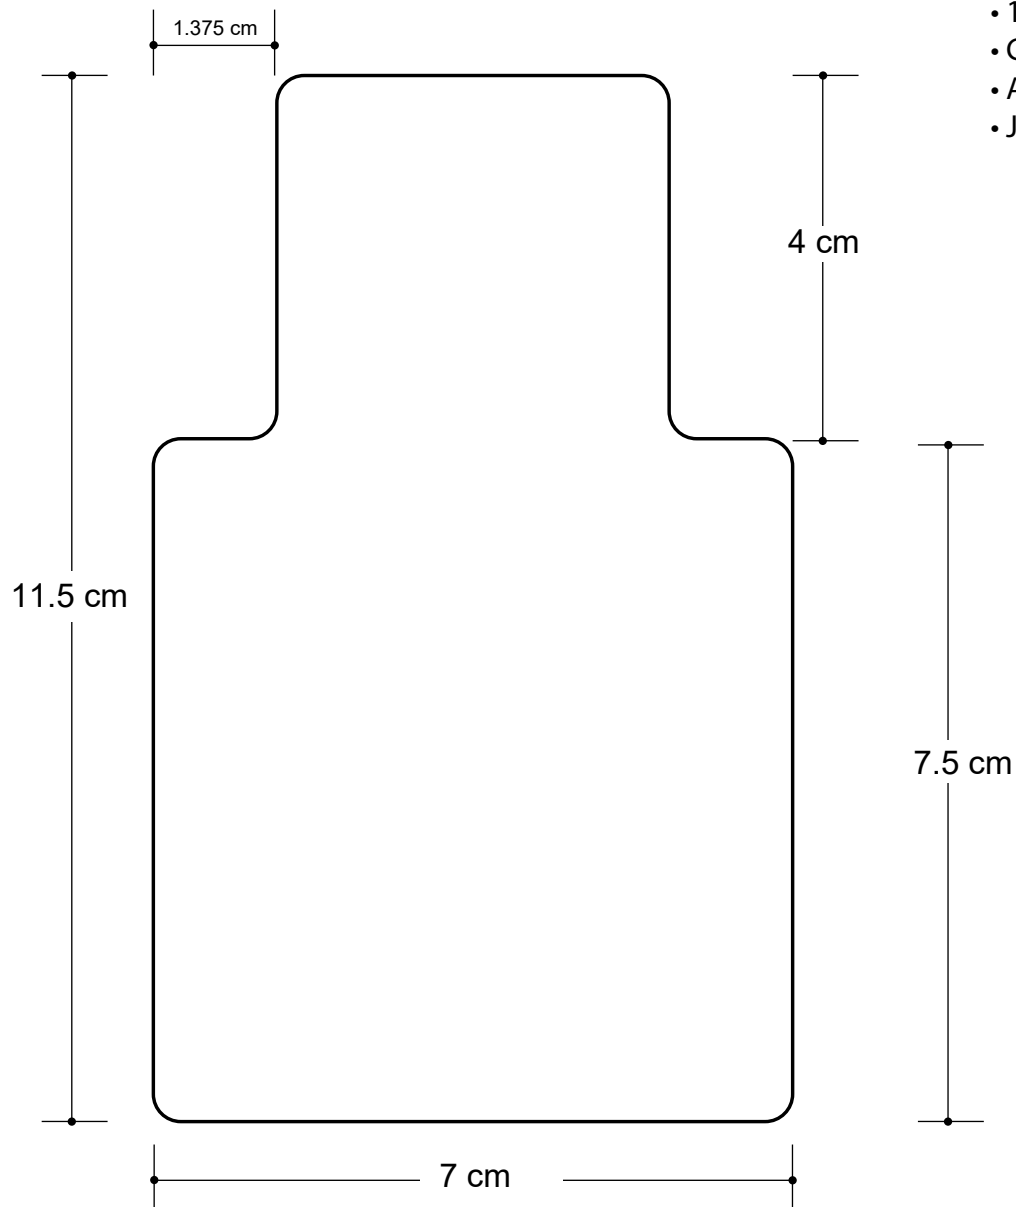

Hotel Room Door Card (sku#0519)

Graphic Specifications

- 150 dpi
- CMYK
- Actual Size
- JPEG / PDF file

*Design Tips:

Limit Gradient Effects

We don't suggest you to use any gradient effect because when you look closely to the print, you will see transition lines. If you really need to use it, our acceptance level is looking from 2 meters away, the transition lines would be barely visible. Please contact us for further clarification.

5cm Border

Critical images, such as text or non-background images, are **NOT** to be placed within 5cm of the edges. However, your artwork may allow non-critical images, such as background colour and images, bleed to the edges.