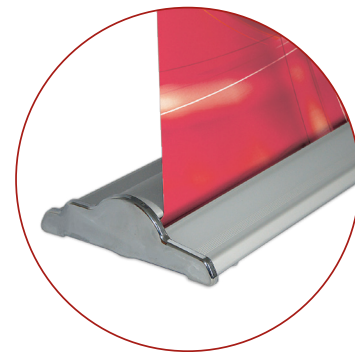

telescopic
62" up to 86"
or
82" up to 96"

MADRID

- Easy-change retractable banner stand
- Chrome end caps
- Clamp top bar
- Adjustable feet underneath base for uneven floors
- Clamp bottom bar in base – no tape required
- Telescopic pole allows for varying visible banner heights
- No protruding feet
- Optional spotlight available - see page 78

Rating

Part #	Carry Bag	W	H
INE183829	Padded	33½"	62" to 86"
INE818266	Premium		62" to 86"
INE818272	Padded	33½"	82" to 96"
INE818275	Premium		82" to 96"

PADDED