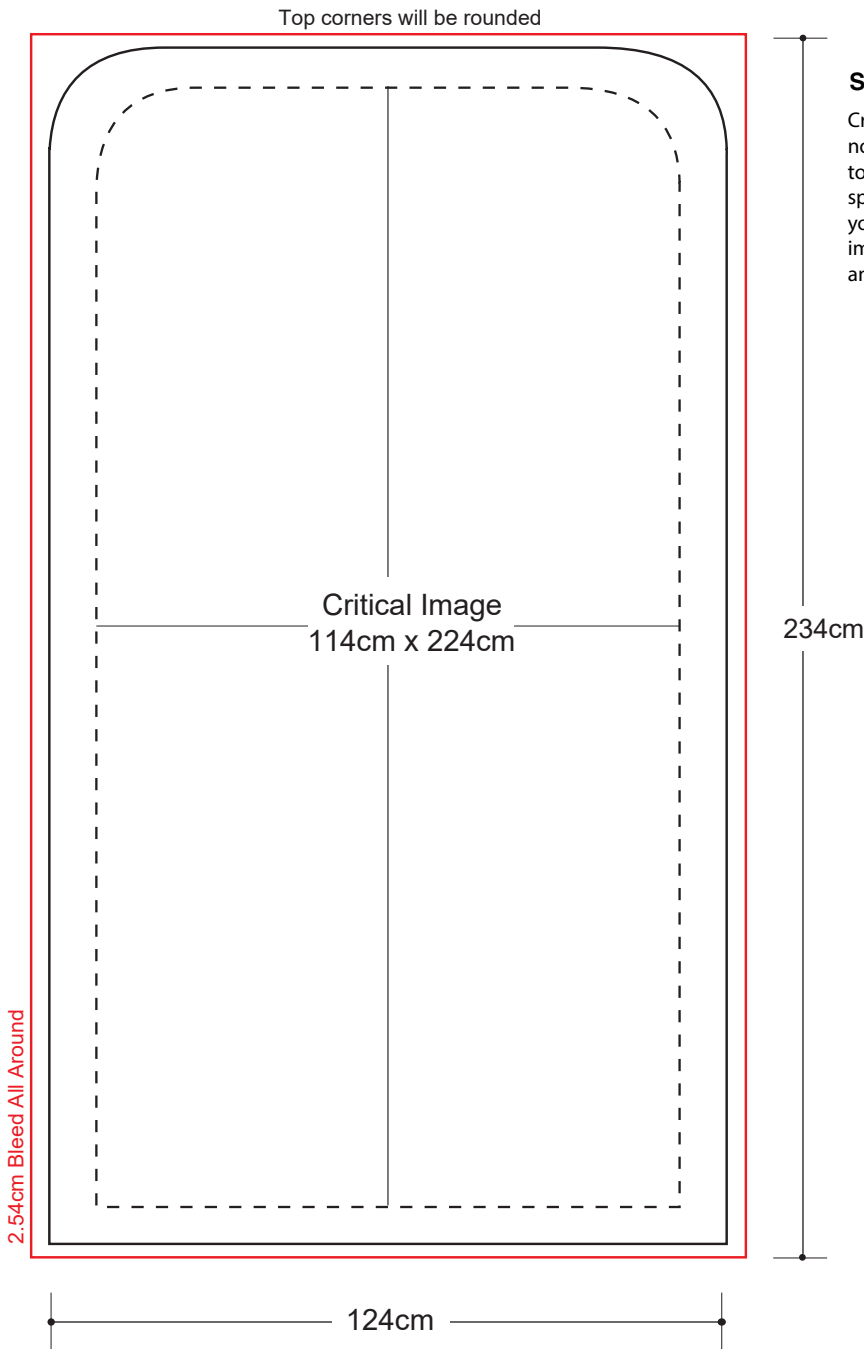

Fabric Stand 49" x 96"

Graphic Specifications

Safe Area Spacing

Critical images, such as text or non-background images, are **NOT** to be placed within the specified spacing of the edges. However, your artwork may allow non-critical images, such as background colour and images, bleed to the edges.

- 100 dpi
- CMYK
- Actual Size
- JPEG/TIFF file

*Design Tips:

Limit Gradient Effects

We don't suggest you to use any gradient effect because when you look closely to the print, you will see transition lines. If you really need to use it, our acceptance level is looking from 2 meters away, the transition lines would be barely visible. Please contact us for further clarification.