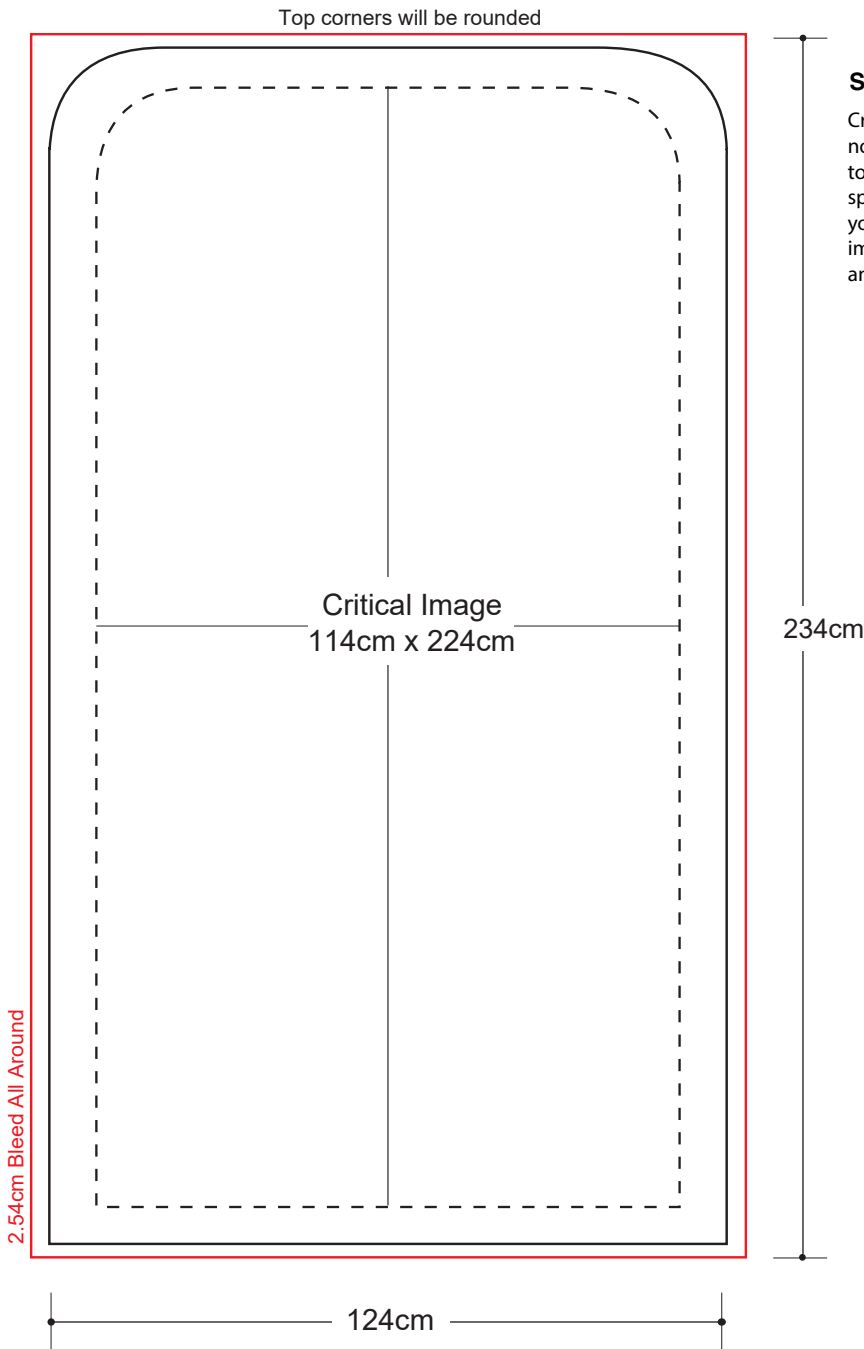

Fabric Stand 49" x 72"

Graphic Specifications

Safe Area Spacing

Critical images, such as text or non-background images, are **NOT** to be placed within the specified spacing of the edges. However, your artwork may allow non-critical images, such as background colour and images, bleed to the edges.

- 100 dpi
- CMYK
- Actual Size
- JPEG/TIFF file

*Design Tips:

Limit Gradient Effects

We don't suggest you to use any gradient effect because when you look closely to the print, you will see transition lines. If you really need to use it, our acceptance level is looking from 2 meters away, the transition lines would be barely visible. Please contact us for further clarification.