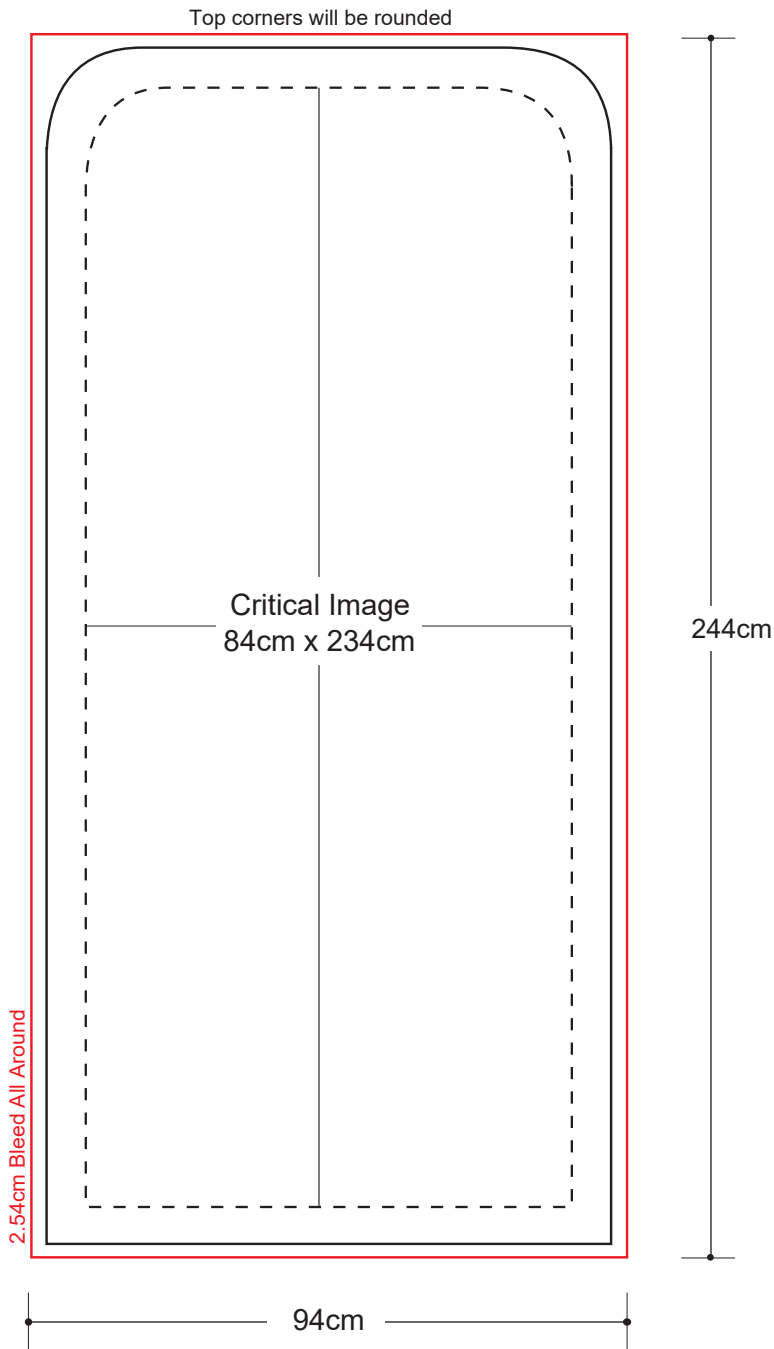

# Fabric Stand 37" x 96"

## Graphic Specifications

### Safe Area Spacing

Critical images, such as text or non-background images, are **NOT** to be placed within the specified spacing of the edges. However, your artwork may allow non-critical images, such as background colour and images, bleed to the edges.

- 100 dpi
- CMYK
- Actual Size
- JPEG/TIFF file