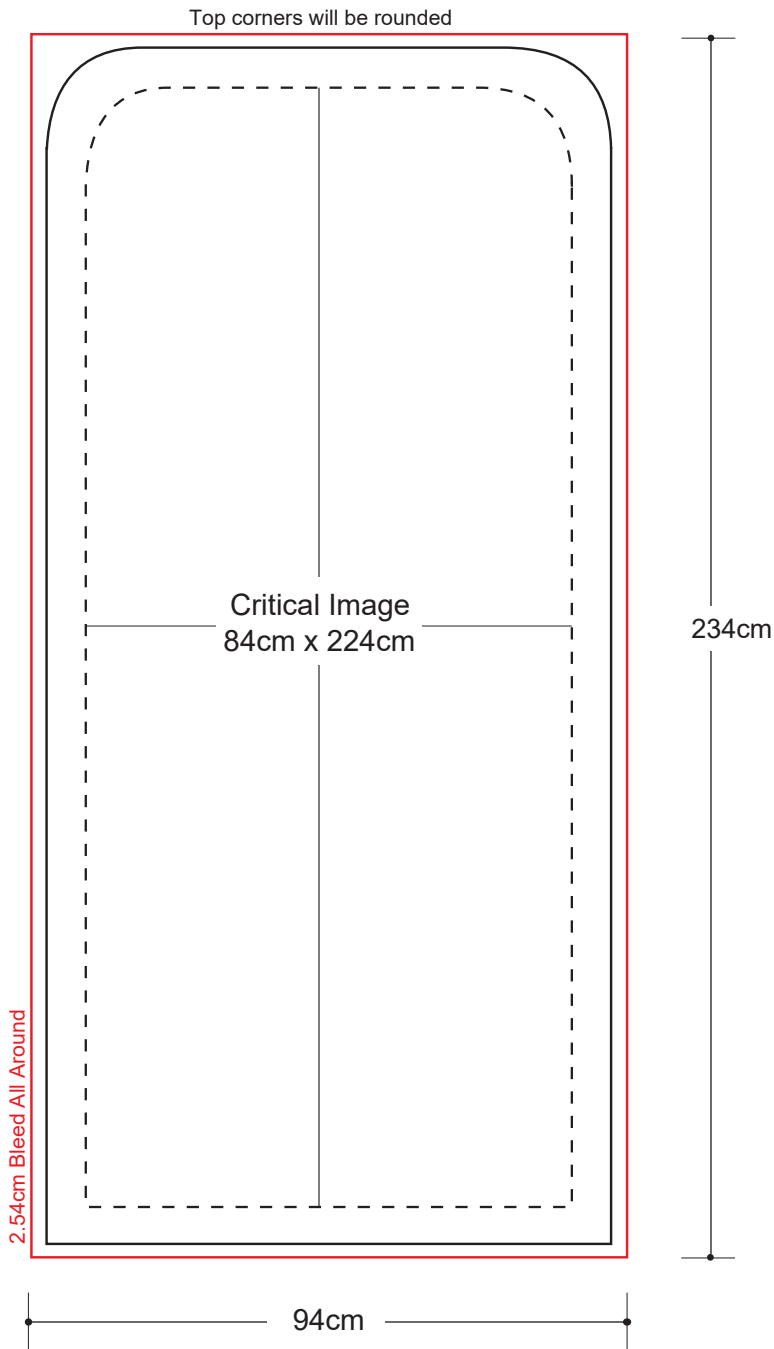

Fabric Stand 37" x 92"

Graphic Specifications

Safe Area Spacing

Critical images, such as text or non-background images, are **NOT** to be placed within the specified spacing of the edges. However, your artwork may allow non-critical images, such as background colour and images, bleed to the edges.

- 100 dpi
- CMYK
- Actual Size
- JPEG/TIFF file

*Design Tips:

Limit Gradient Effects

We don't suggest you to use any gradient effect because when you look closely to the print, you will see transition lines. If you really need to use it, our acceptance level is looking from 2 meters away, the transition lines would be barely visible. Please contact us for further clarification.