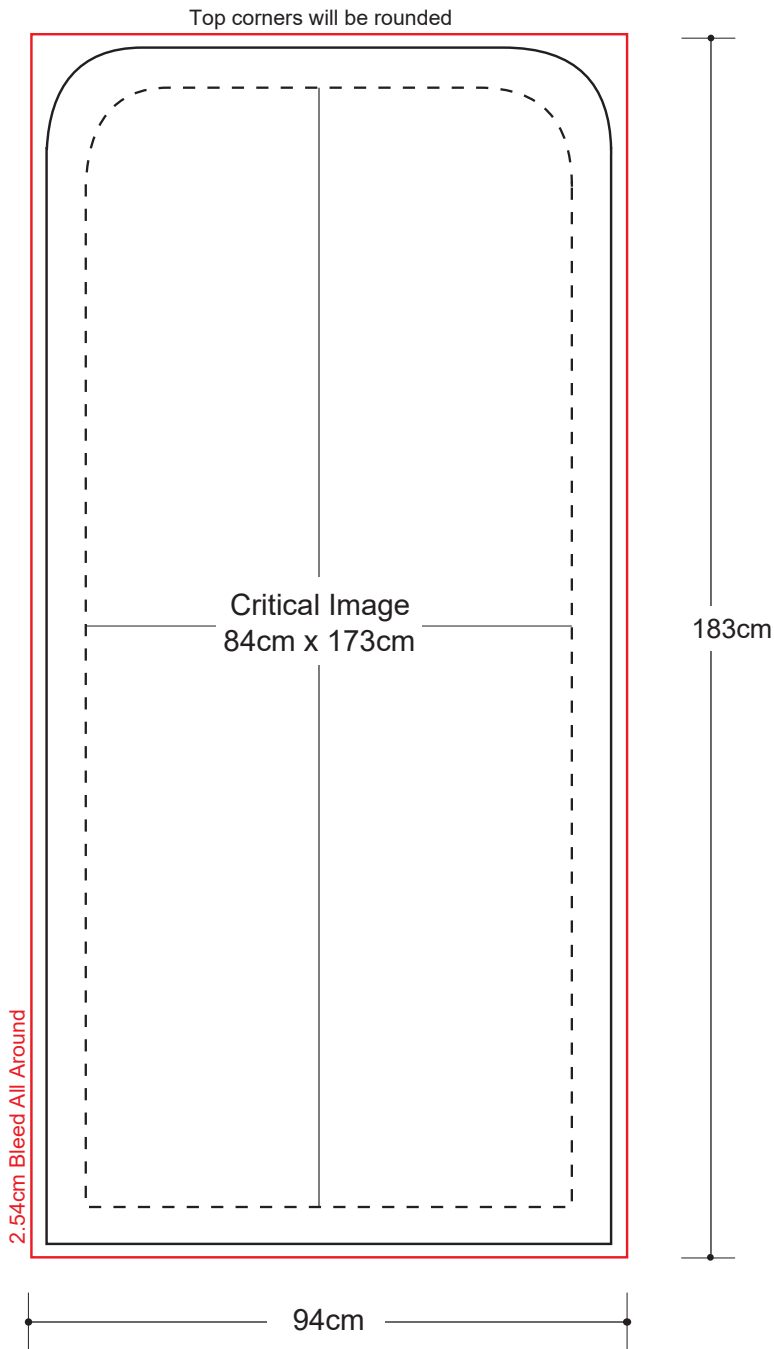

Fabric Stand 37" x 72"

Graphic Specifications

Safe Area Spacing

Critical images, such as text or non-background images, are **NOT** to be placed within the specified spacing of the edges. However, your artwork may allow non-critical images, such as background colour and images, bleed to the edges.

- 100 dpi
- CMYK
- Actual Size
- JPEG/TIFF file

*Design Tips:

Limit Gradient Effects

We don't suggest you to use any gradient effect because when you look closely to the print, you will see transition lines. If you really need to use it, our acceptance level is looking from 2 meters away, the transition lines would be barely visible. Please contact us for further clarification.