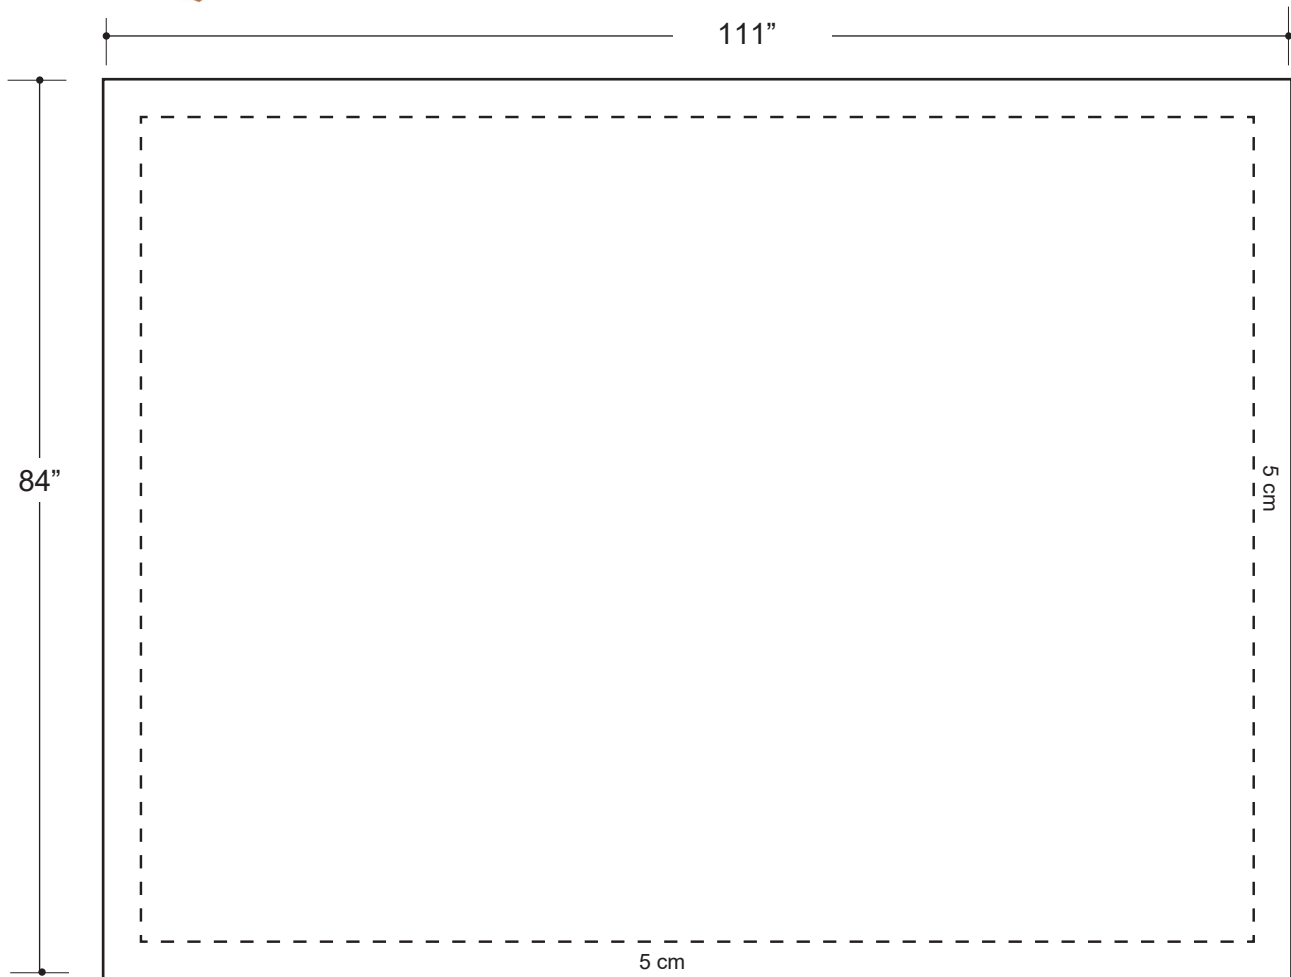

Fabric Hanging Banner

Graphic Specifications

- 100 dpi
- CMYK
- Actual Size
- JPEG/TIFF file

Limit Gradient Effects

We don't suggest you to use any gradient effect because when you look closely to the print, you will see transition lines. If you really need to use it, our acceptance level is looking from 2 meters away, the transition lines would be barely visible. Please contact us for further clarification.

5cm Border

Critical images, such as text or non-background images, are **NOT** to be placed within 5cm of the edges. However, your artwork may allow non-critical images, such as background colour and images, bleed to the edges.