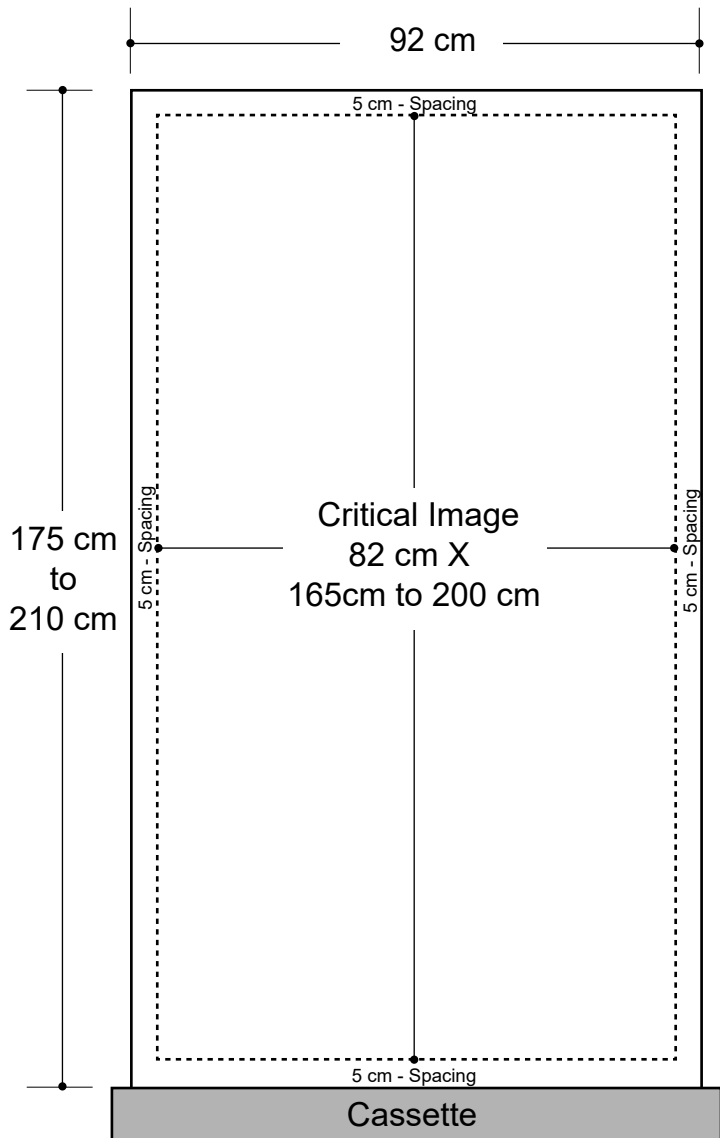

# Blade 920 (36" wide)

## Graphic Specifications

- 150 dpi
- CMYK
- Actual Size
- JPEG file

Display Dimension:  
38.5" (w) x 69" to 83.5"(h) x 9" (d)

#### 5cm Border

Critical images, such as text or non-background images, are **NOT** to be placed within 5cm of the edges. However, your artwork may allow non-critical images, such as background colour and images, bleed to the edges.