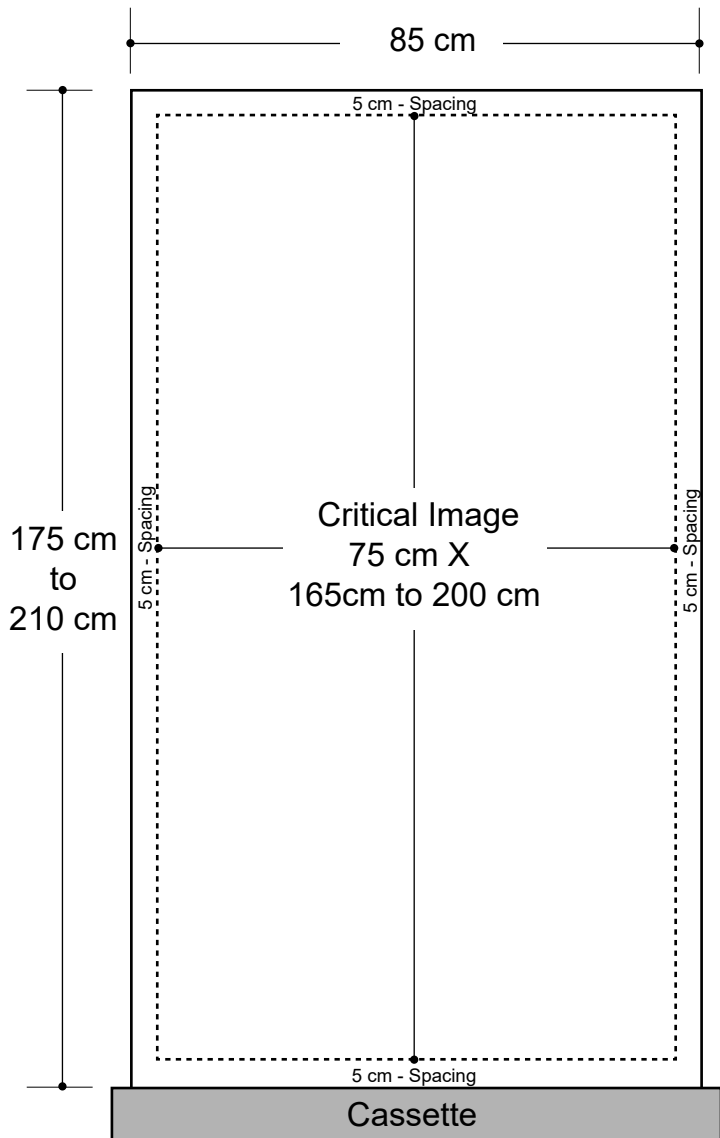

# Blade 850 (33" wide)

## Graphic Specifications

- 150 dpi
- CMYK
- Actual Size
- JPEG file

Display Dimension:  
35.5" (w) x 69" to 83.5" (h) x 9" (d)

#### 5cm Border

Critical images, such as text or non-background images, are **NOT** to be placed within 5cm of the edges. However, your artwork may allow non-critical images, such as background colour and images, bleed to the edges.