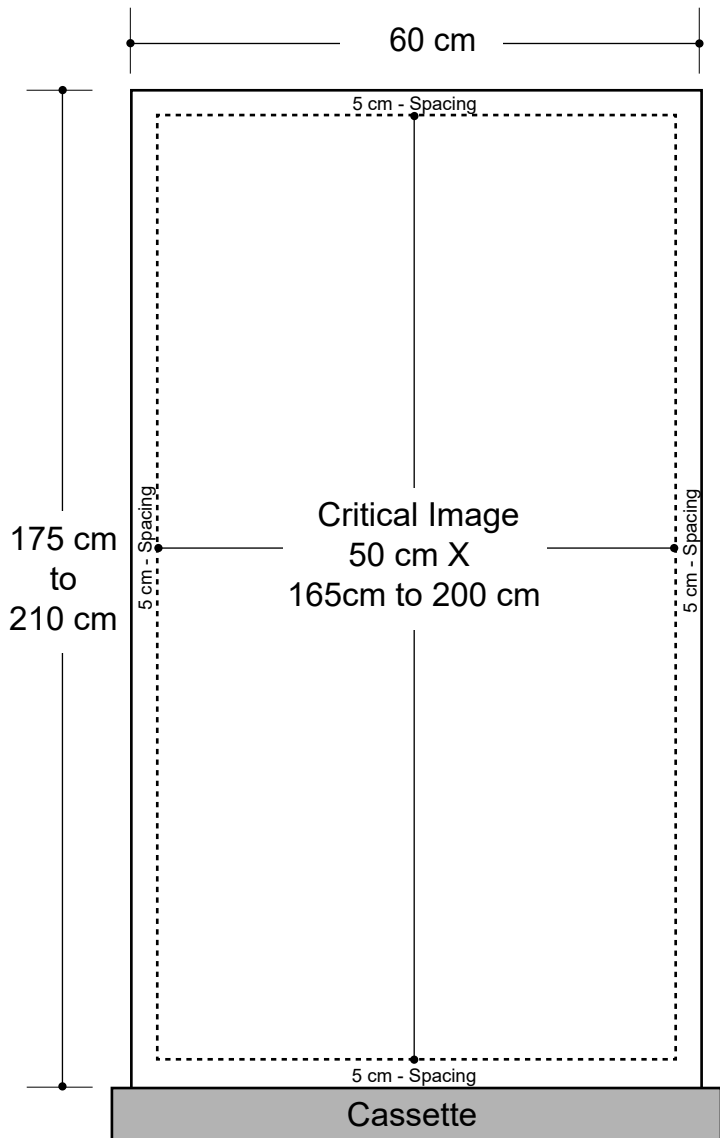

Blade 600 (23.5" wide)

Graphic Specifications

- 150 dpi
- CMYK
- Actual Size
- JPEG file

Display Dimension:
25.5" (w) x 69" to 83.5" (h) x 9" (d)

*Design Tips:

Limit Gradient Effects

We don't suggest you to use any gradient effect because when you look closely to the print, you will see transition lines. If you really need to use it, our acceptance level is looking from 2 meters away, the transition lines would be barely visible. Please contact us for further clarification.

5cm Border

Critical images, such as text or non-background images, are **NOT** to be placed within 5cm of the edges. However, your artwork may allow non-critical images, such as background colour and images, bleed to the edges.