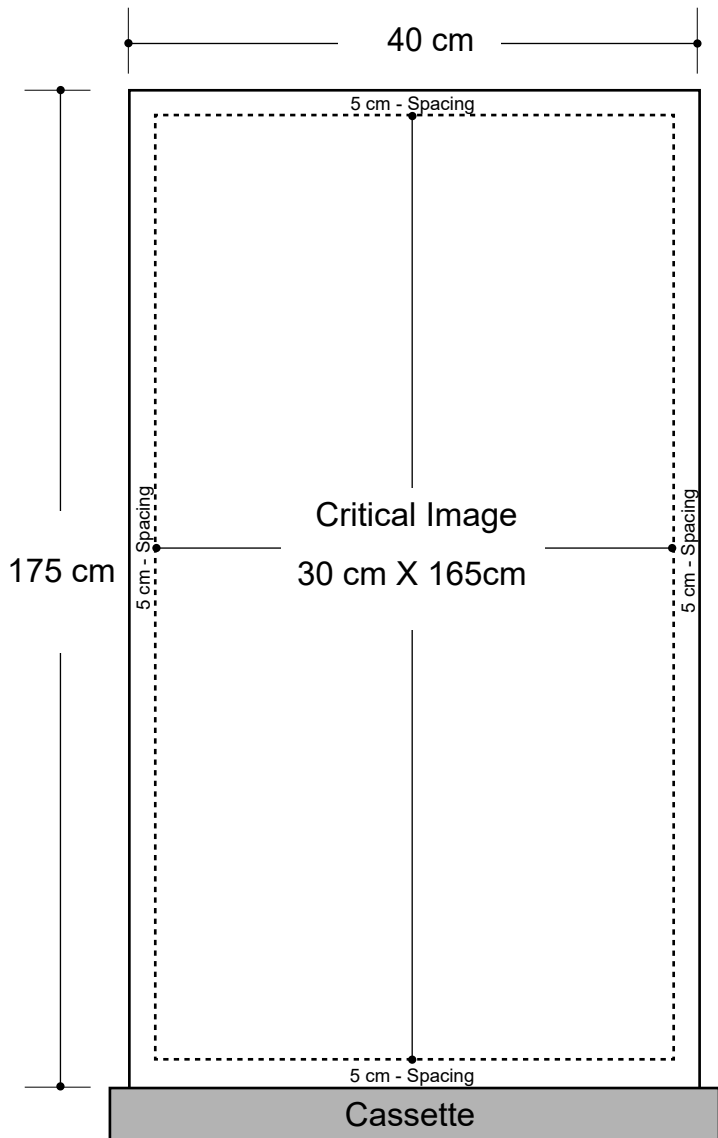

# Blade 400 (15.75" wide) Graphic Specifications

- 150 dpi
- CMYK
- Actual Size
- JPEG file

Display Dimension:  
17.5" (w) x 69" (h) x 9" (d)

## \*Design Tips:

### Limit Gradient Effects

We don't suggest you to use any gradient effect because when you look closely to the print, you will see transition lines. If you really need to use it, our acceptance level is looking from 2 meters away, the transition lines would be barely visible. Please contact us for further clarification.

### 5cm Border

Critical images, such as text or non-background images, are **NOT** to be placed within 5cm of the edges. However, your artwork may allow non-critical images, such as background colour and images, bleed to the edges.