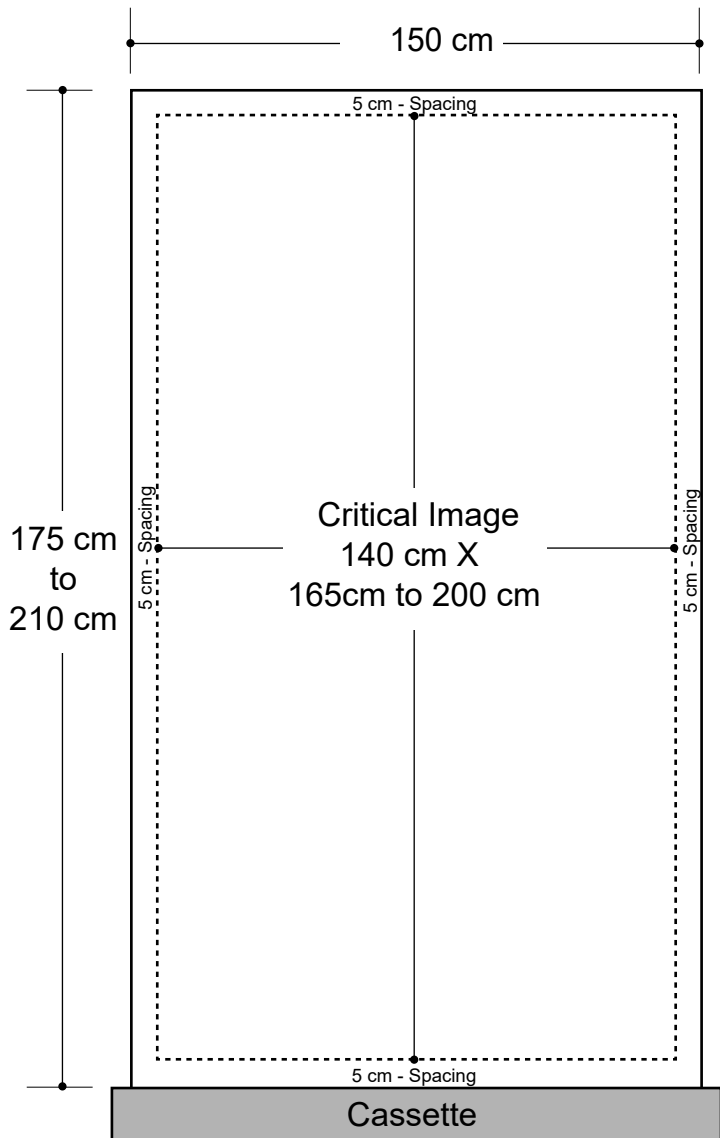

Blade 1500 (59" wide)

Graphic Specifications

- 150 dpi
- CMYK
- Actual Size
- JPEG file

Display Dimension:
61.5" (w) x 69" to 83.5"(h) x 9" (d)

*Design Tips:

Limit Gradient Effects

We don't suggest you to use any gradient effect because when you look closely to the print, you will see transition lines. If you really need to use it, our acceptance level is looking from 2 meters away, the transition lines would be barely visible. Please contact us for further clarification.

5cm Border

Critical images, such as text or non-background images, are **NOT** to be placed within 5cm of the edges. However, your artwork may allow non-critical images, such as background colour and images, bleed to the edges.