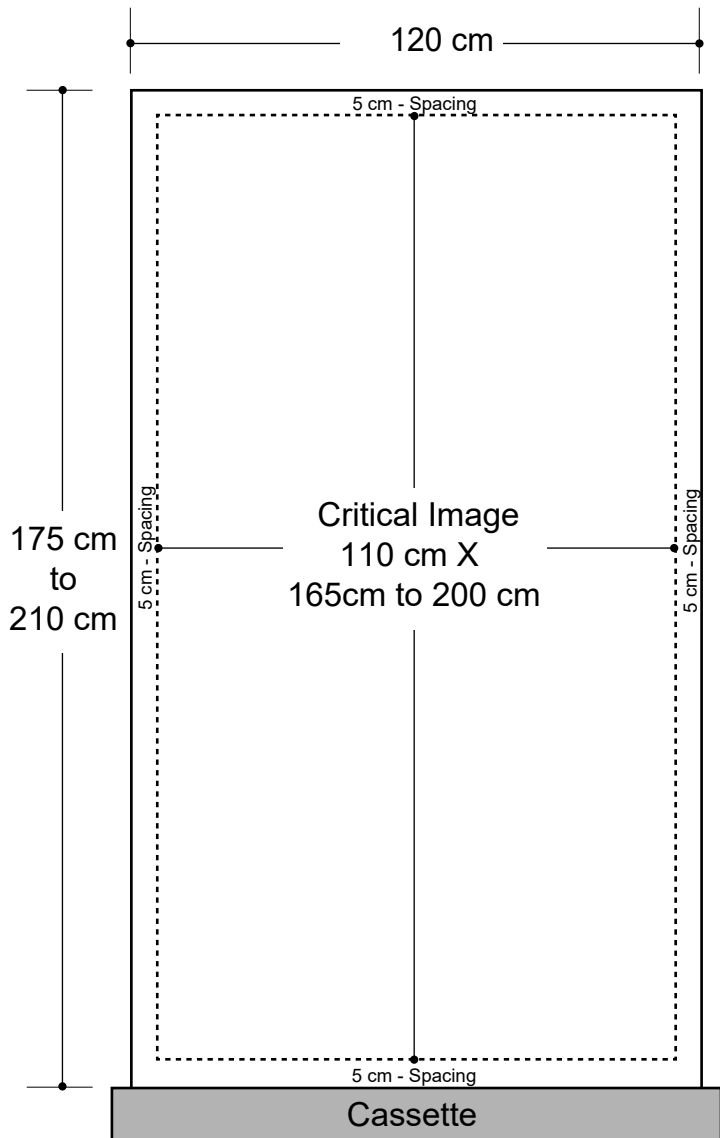

Blade 1200 (47" wide)

Graphic Specifications

- 150 dpi
- CMYK
- Actual Size
- JPEG file

Display Dimension:
49.5" (w) x 69" to 83.5"(h) x 9" (d)

*Design Tips:

Limit Gradient Effects

We don't suggest you to use any gradient effect because when you look closely to the print, you will see transition lines. If you really need to use it, our acceptance level is looking from 2 meters away, the transition lines would be barely visible. Please contact us for further clarification.

5cm Border

Critical images, such as text or non-background images, are **NOT** to be placed within 5cm of the edges. However, your artwork may allow non-critical images, such as background colour and images, bleed to the edges.