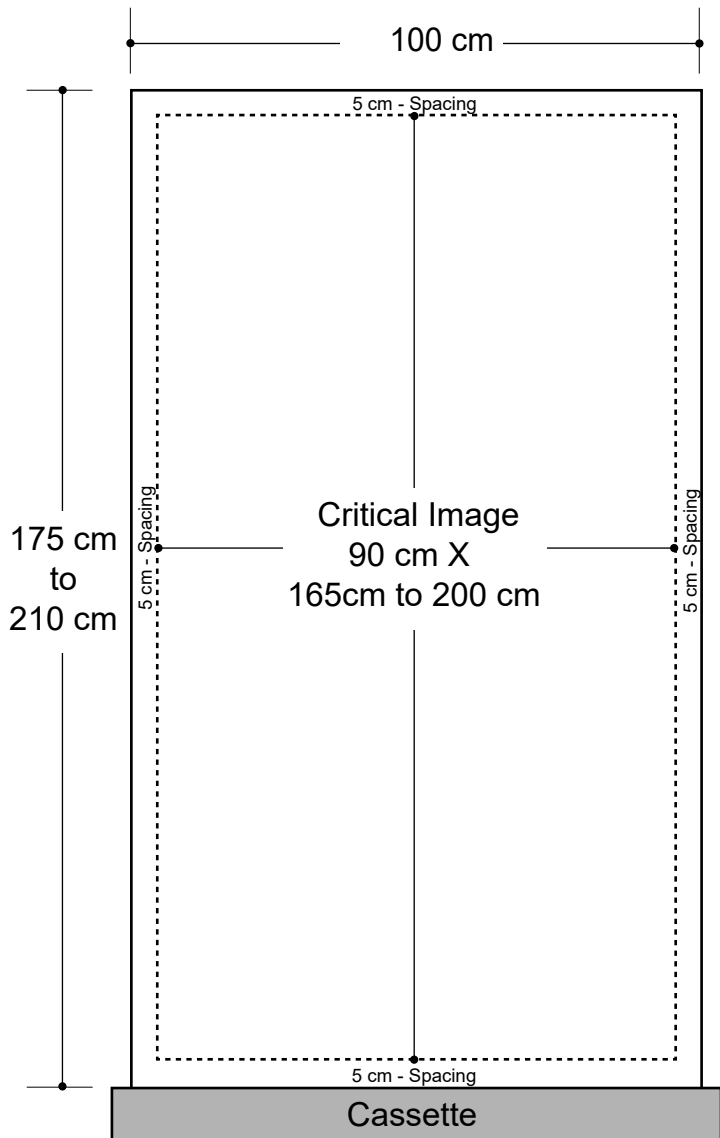

# Blade 1000 (39" wide) Graphic Specifications

- 150 dpi
- CMYK
- Actual Size
- JPEG file

Display Dimension:  
41.5" (w) x 69" to 83.5" (h) x 9" (d)

## \*Design Tips:

### Limit Gradient Effects

We don't suggest you to use any gradient effect because when you look closely to the print, you will see transition lines. If you really need to use it, our acceptance level is looking from 2 meters away, the transition lines would be barely visible. Please contact us for further clarification.

### 5cm Border

Critical images, such as text or non-background images, are **NOT** to be placed within 5cm of the edges. However, your artwork may allow non-critical images, such as background colour and images, bleed to the edges.