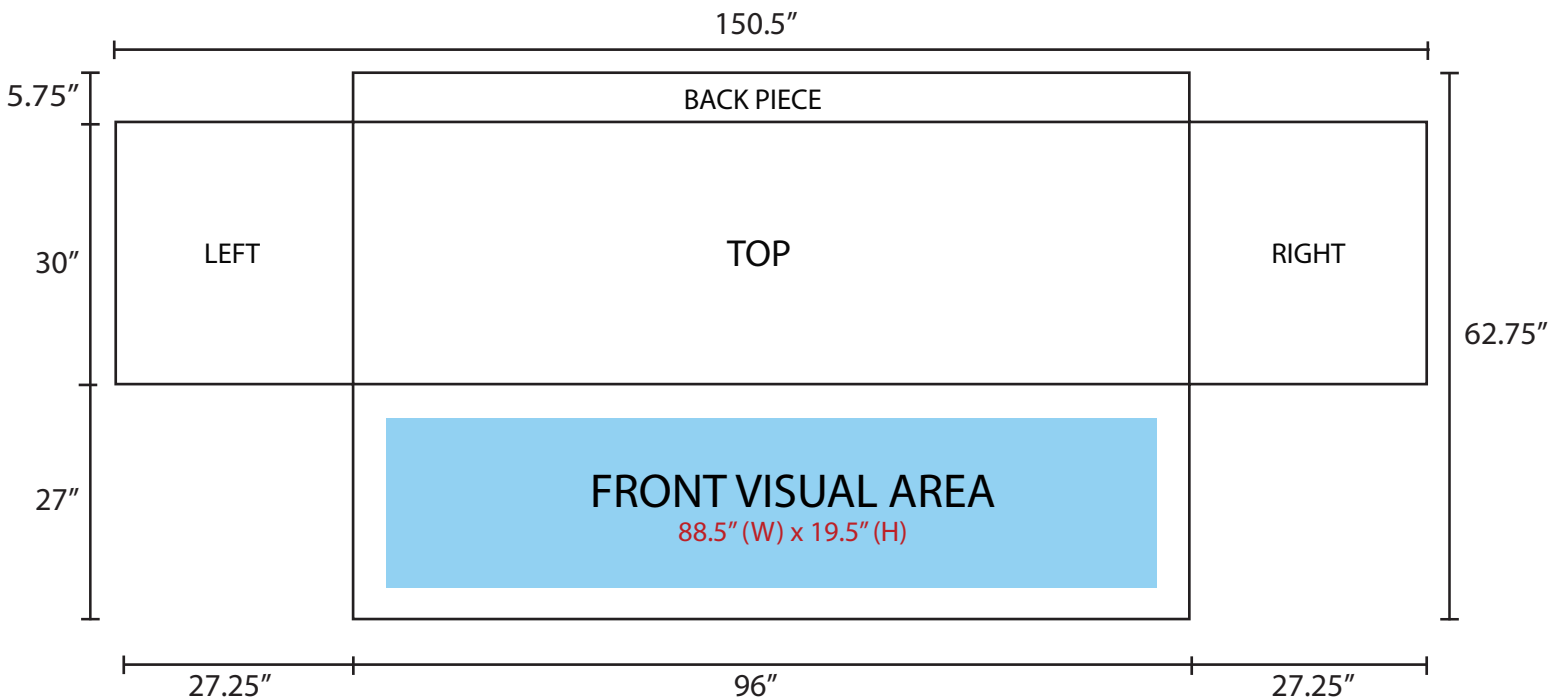

Table Throw Fitted (8ft - 3 Sided Open Back)

Graphic Specifications

- 150 dpi
- CMYK
- Actual Size
- JPEG/TIFF file

*Design Tips:

Limit Gradient Effects

We don't suggest you to use any gradient effect because when you look closely to the print, you will see transition lines. If you really need to use it, our acceptance level is looking from 2 meters away, the transition lines would be barely visible. Please contact us for further clarification.