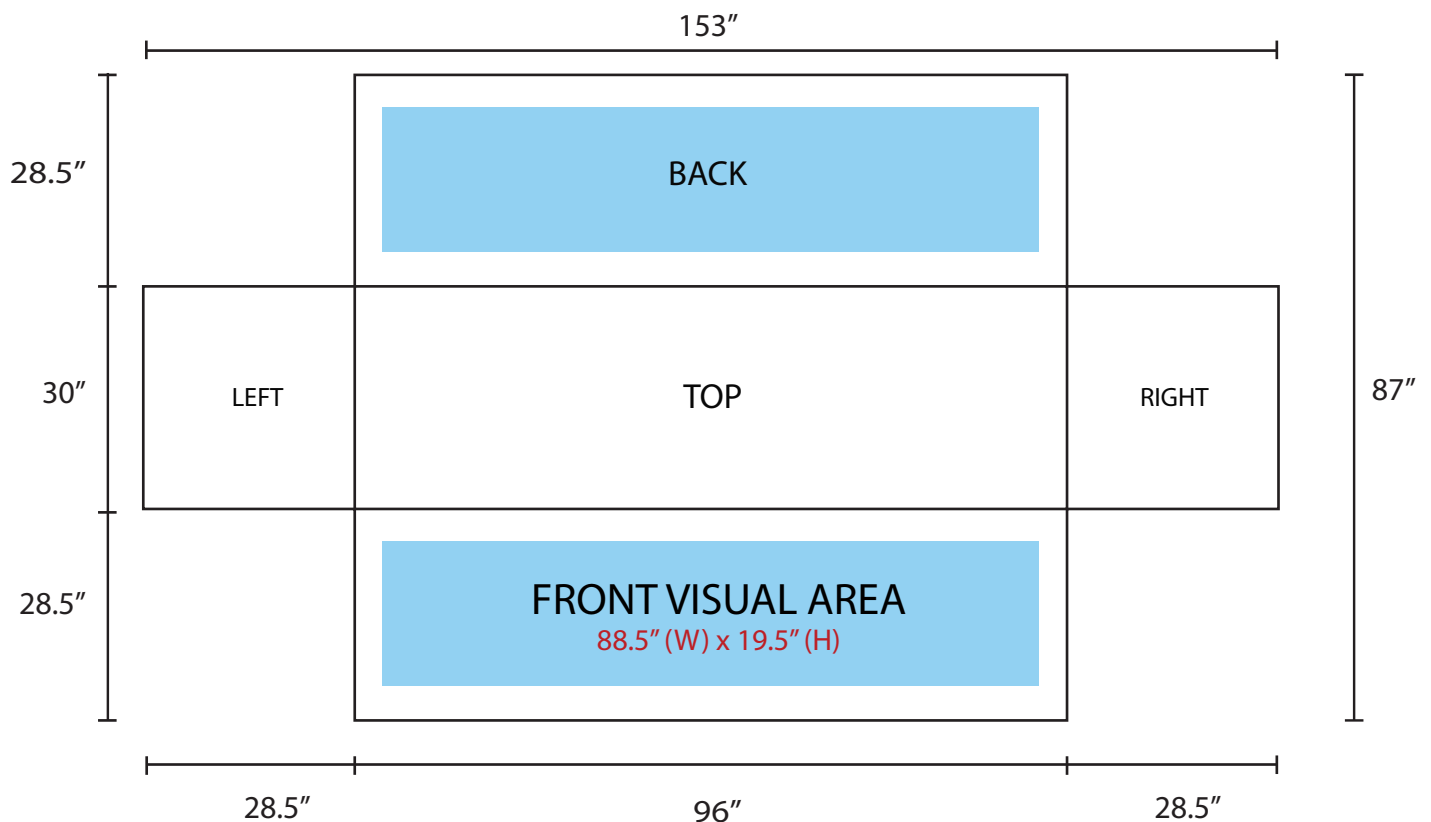

Table Throw Fitted (8ft - 4 Sided Closed Back)

Graphic Specifications

- 150 dpi
- CMYK
- Actual Size
- JPEG/TIFF file

*Design Tips:

Limit Gradient Effects

We don't suggest you to use any gradient effect because when you look closely to the print, you will see transition lines. If you really need to use it, our acceptance level is looking from 2 meters away, the transition lines would be barely visible. Please contact us for further clarification.