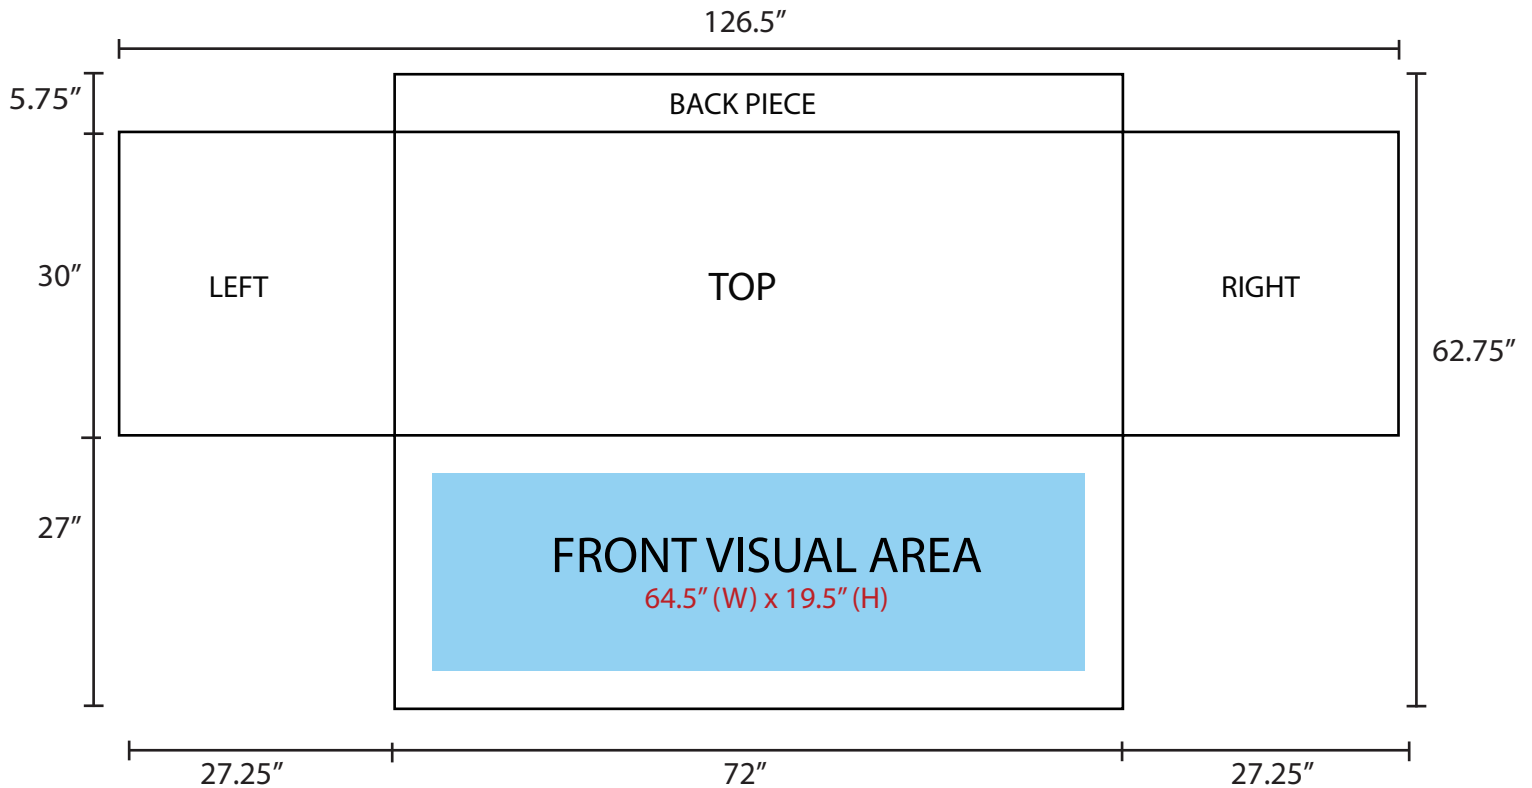

# Table Throw Fitted (6ft - 3 Sided Open Back)

## Graphic Specifications

- 150 dpi
- CMYK
- Actual Size
- JPEG/TIFF file

#### Limit Gradient Effects

We don't suggest you to use any gradient effect because when you look closely to the print, you will see transition lines. If you really need to use it, our acceptance level is looking from 2 meters away, the transition lines would be barely visible. Please contact us for further clarification.