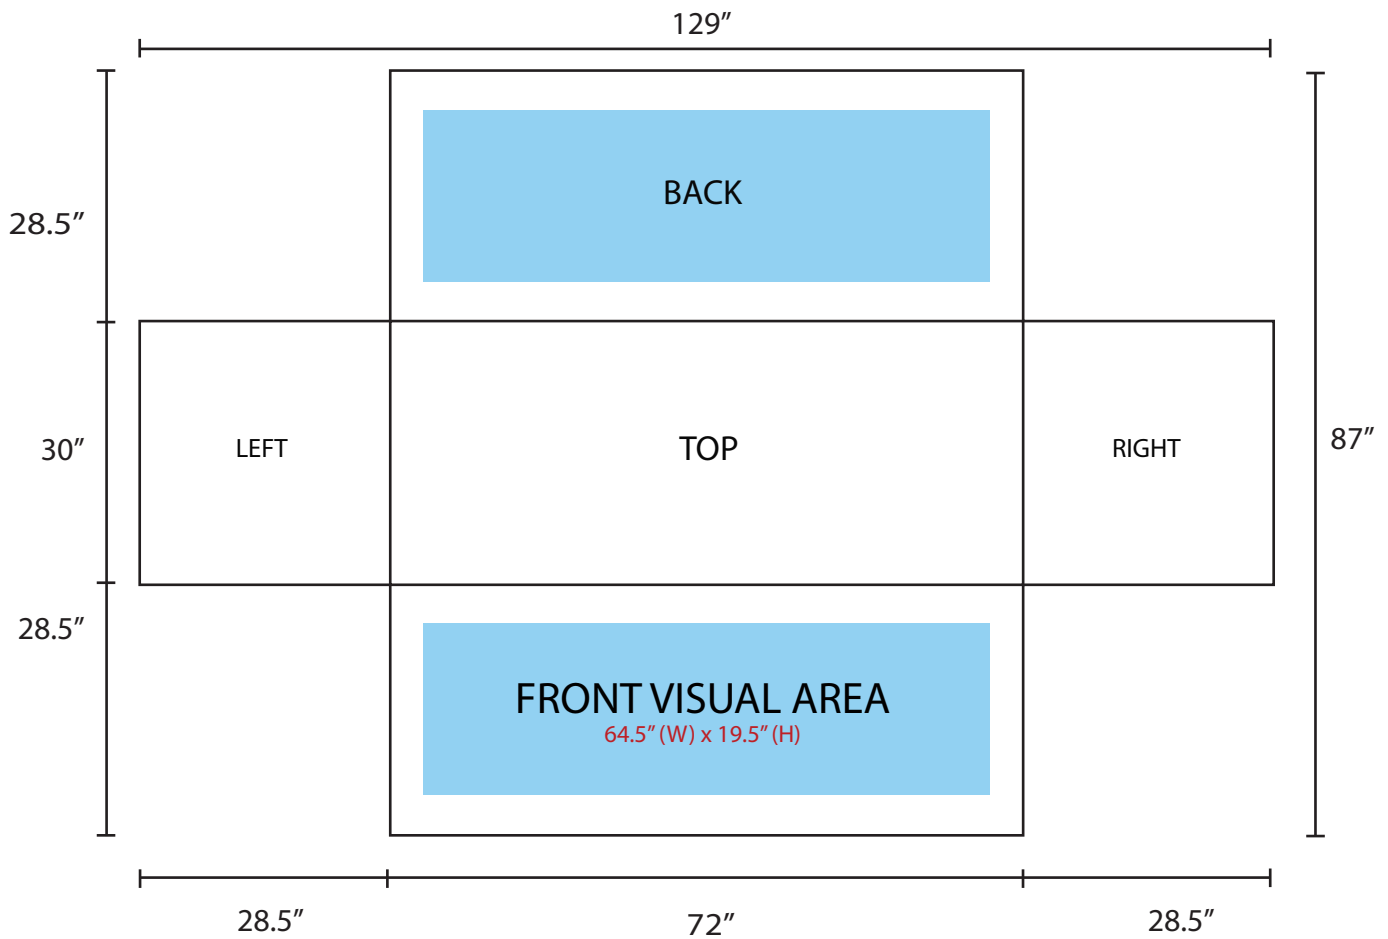

Table Throw Fitted (6ft - 4 Sided Closed Back)

Graphic Specifications

- 150 dpi
- CMYK
- Actual Size
- JPEG/TIFF file

*Design Tips:

Limit Gradient Effects

We don't suggest you to use any gradient effect because when you look closely to the print, you will see transition lines. If you really need to use it, our acceptance level is looking from 2 meters away, the transition lines would be barely visible. Please contact us for further clarification.