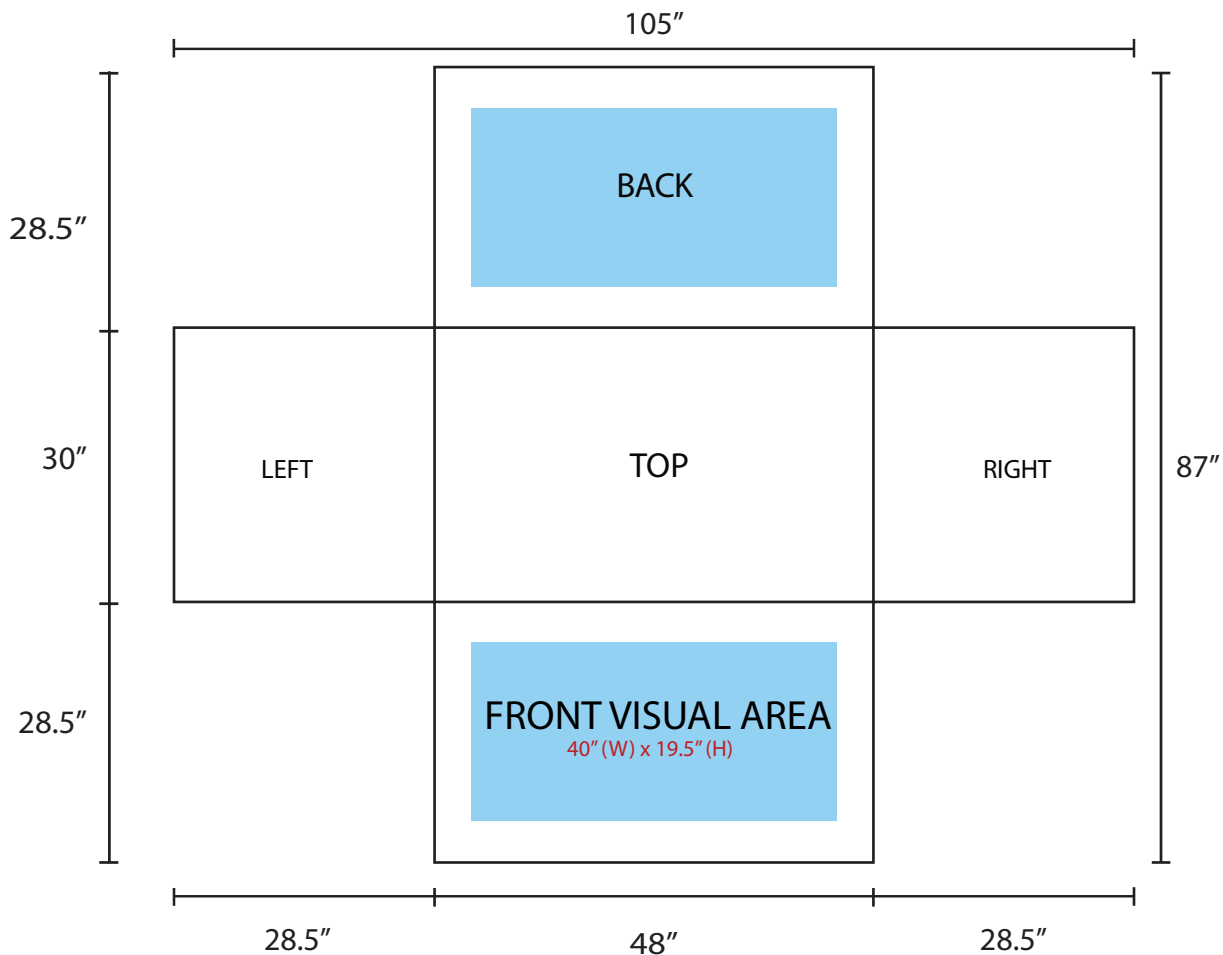

Table Throw Fitted (4ft - 4 Sided Closed Back)

Graphic Specifications

- 150 dpi
- CMYK
- Actual Size
- JPEG/TIFF file

*Design Tips:

Limit Gradient Effects

We don't suggest you to use any gradient effect because when you look closely to the print, you will see transition lines. If you really need to use it, our acceptance level is looking from 2 meters away, the transition lines would be barely visible. Please contact us for further clarification.