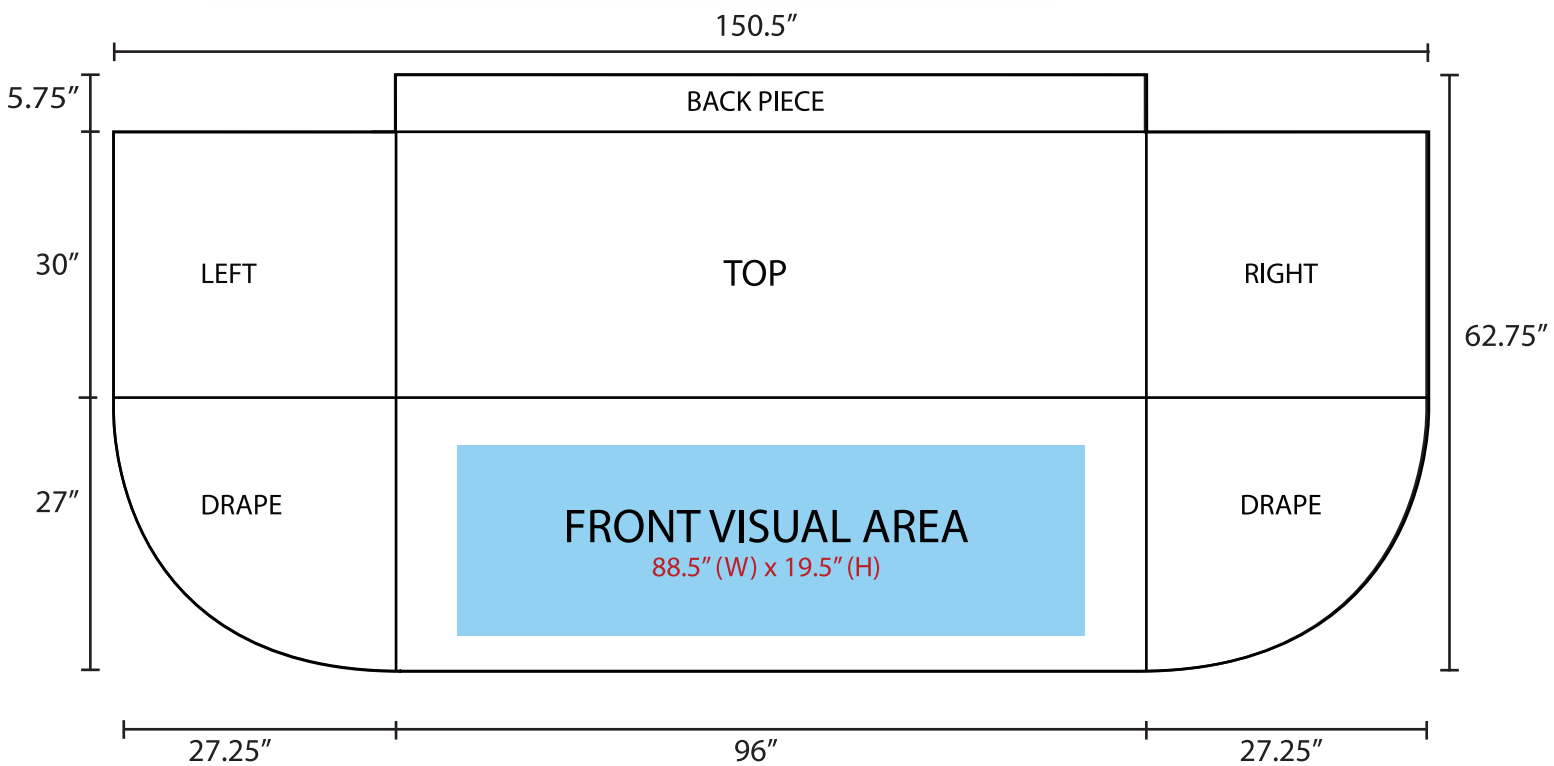

Table Throw (8ft - 3 Sided Open Back)

Graphic Specifications

- 150 dpi
- CMYK
- Actual Size
- JPEG/TIFF file

*Design Tips:

Limit Gradient Effects

We don't suggest you to use any gradient effect because when you look closely to the print, you will see transition lines. If you really need to use it, our acceptance level is looking from 2 meters away, the transition lines would be barely visible. Please contact us for further clarification.