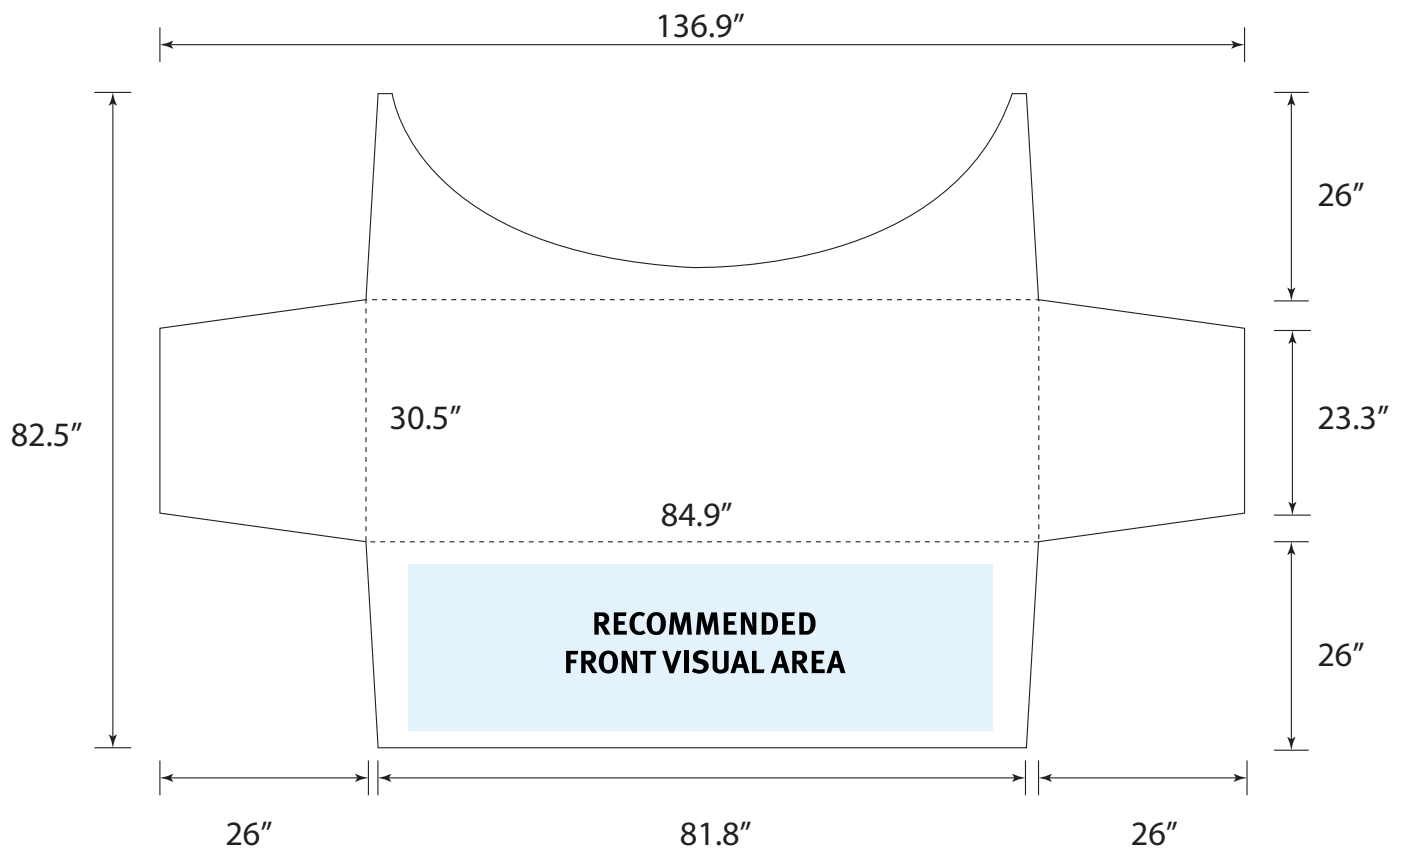

Table Throw - Stretch (8ft - 3 Sided Open Back)

Graphic Specifications

- 150 dpi
- CMYK
- Actual Size
- JPEG/TIFF file

*Design Tips:

Limit Gradient Effects

We don't suggest you to use any gradient effect because when you look closely to the print, you will see transition lines. If you really need to use it, our acceptance level is looking from 2 meters away, the transition lines would be barely visible. Please contact us for further clarification.