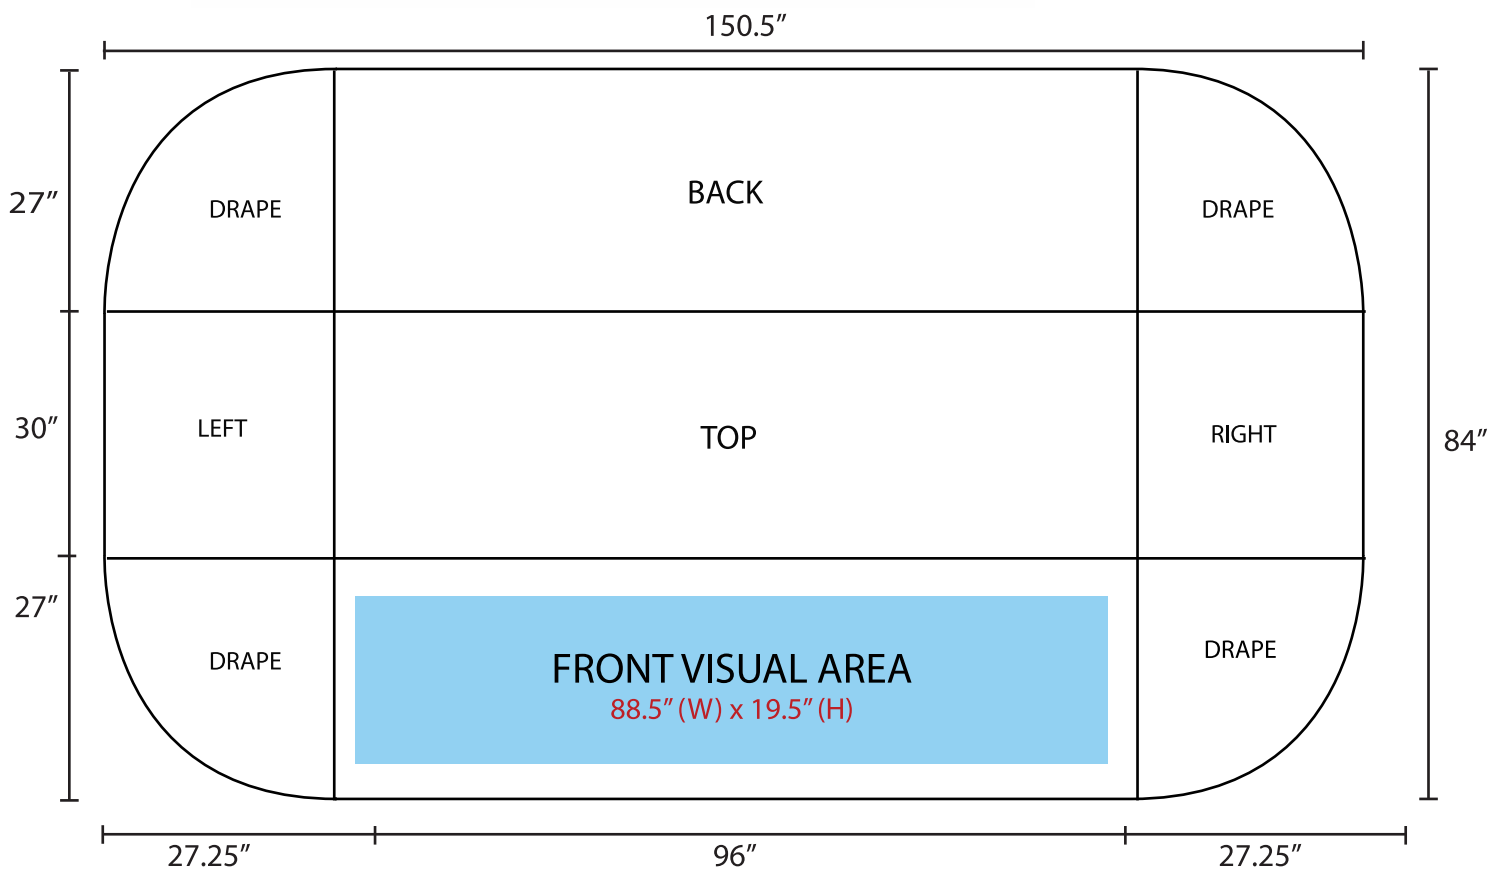

Table Throw (8ft - 4 Sided Closed Back)

Graphic Specifications

- 150 dpi
- CMYK
- Actual Size
- JPEG/TIFF file

*Design Tips:

Limit Gradient Effects

We don't suggest you to use any gradient effect because when you look closely to the print, you will see transition lines. If you really need to use it, our acceptance level is looking from 2 meters away, the transition lines would be barely visible. Please contact us for further clarification.