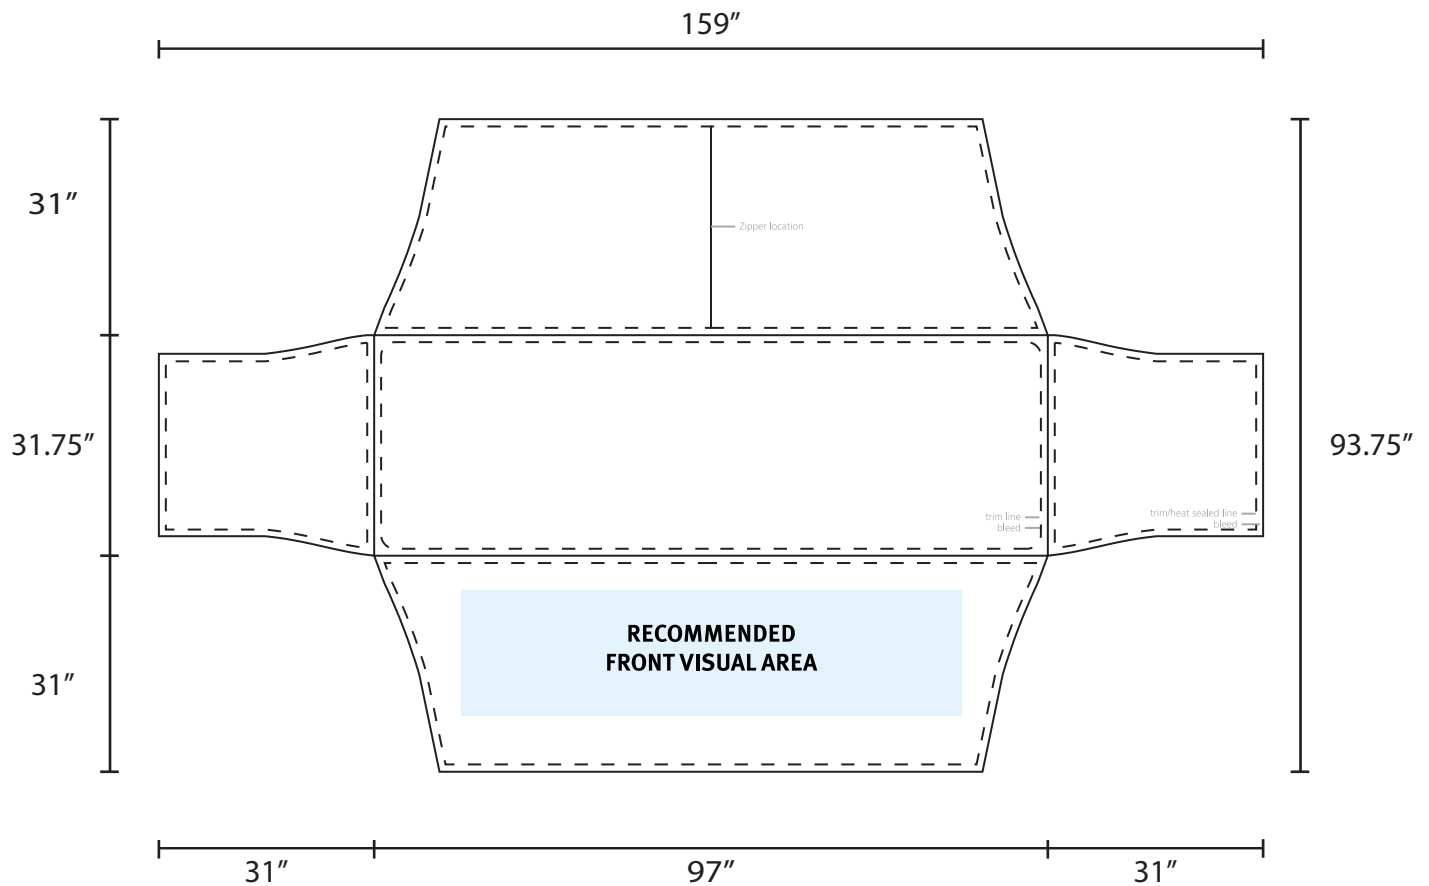

Table Throw - Stretch (8ft - 4 Sided Closed Back)

Graphic Specifications

- 150 dpi
- CMYK
- Actual Size
- JPEG/TIFF file

*Design Tips:

Limit Gradient Effects

We don't suggest you to use any gradient effect because when you look closely to the print, you will see transition lines. If you really need to use it, our acceptance level is looking from 2 meters away, the transition lines would be barely visible. Please contact us for further clarification.