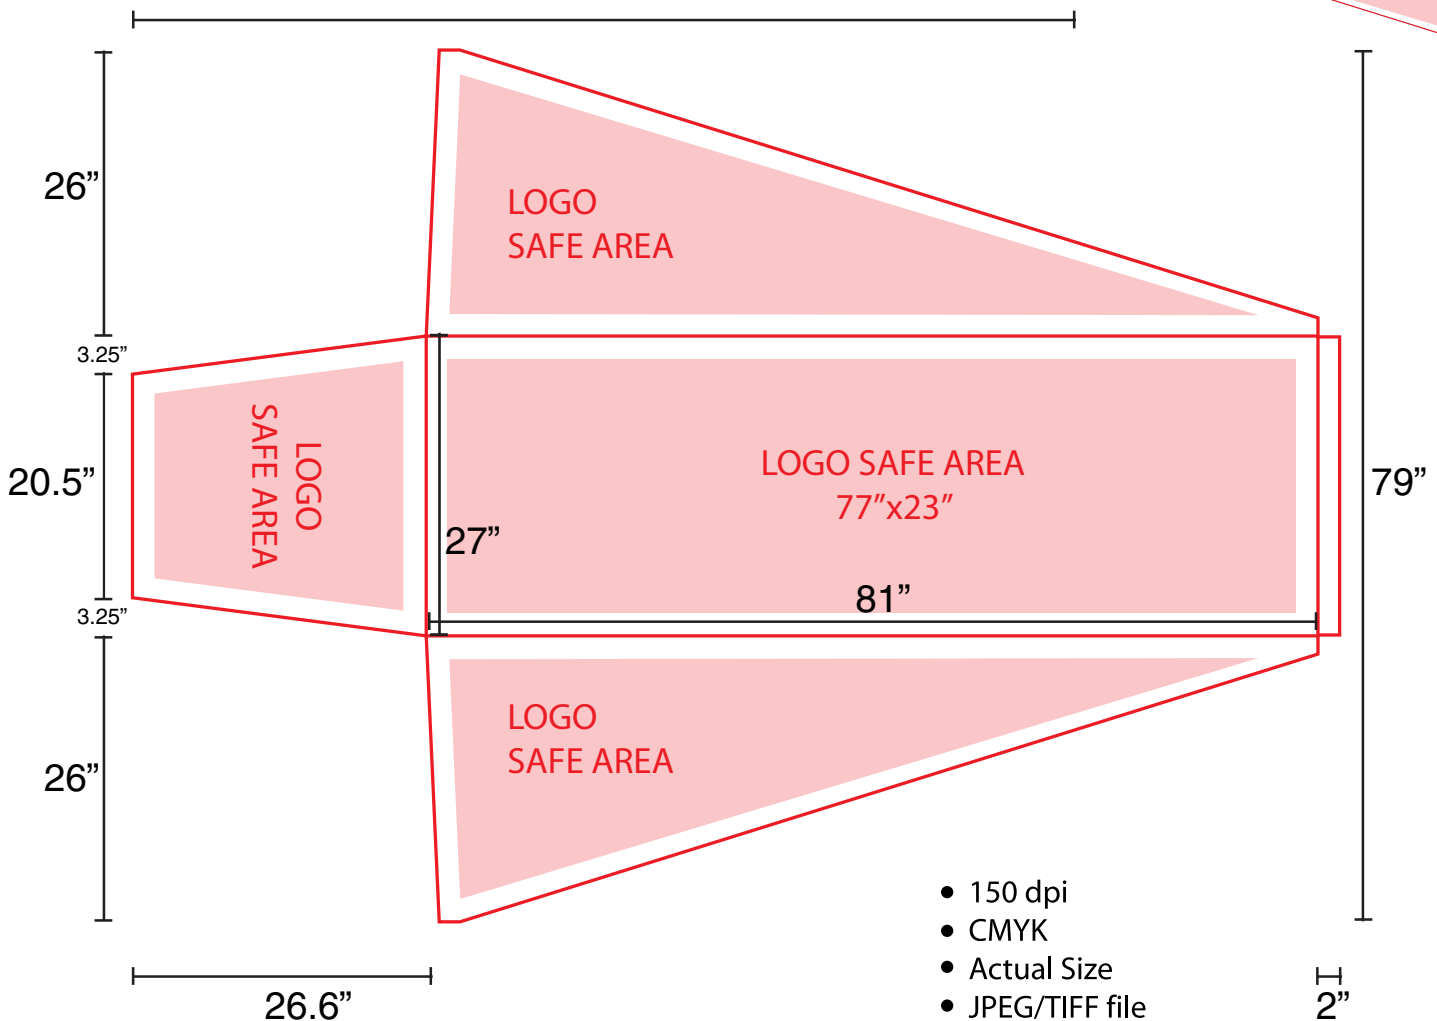

Table Throw (8ft - Cross Over Stretch)

Graphic Specifications

* Reflect specs for the right side

Left Side

85.6"

- 150 dpi
- CMYK
- Actual Size
- JPEG/TIFF file

H
2"

*Design Tips:

Limit Gradient Effects

We don't suggest you to use any gradient effect because when you look closely to the print, you will see transition lines. If you really need to use it, our acceptance level is looking from 2 meters away, the transition lines would be barely visible. Please contact us for further clarification.