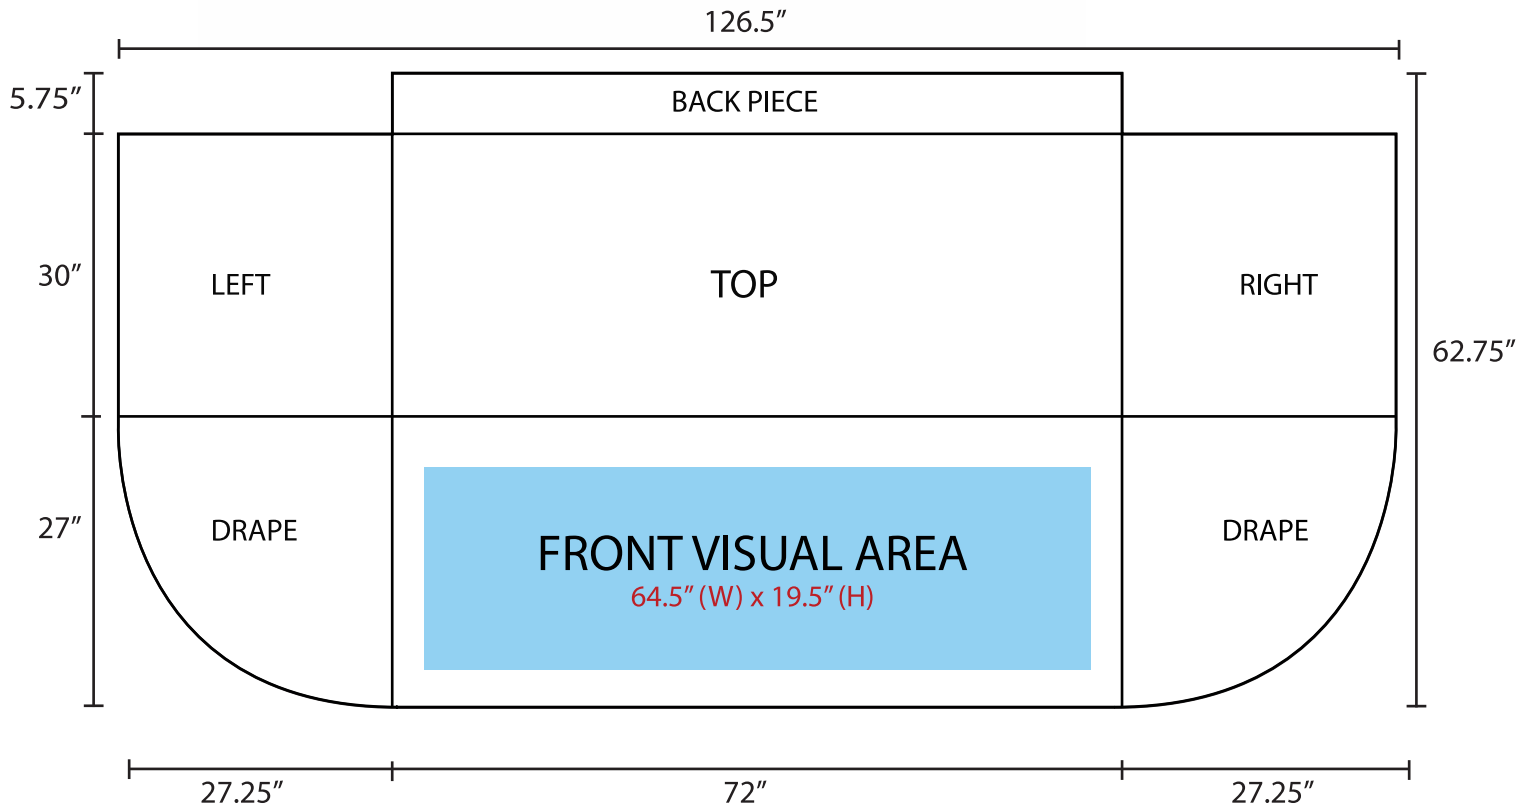

Table Throw (6ft - 3 Sided Open Back)

Graphic Specifications

- 150 dpi
- CMYK
- Actual Size
- JPEG/TIFF file

*Design Tips:

Limit Gradient Effects

We don't suggest you to use any gradient effect because when you look closely to the print, you will see transition lines. If you really need to use it, our acceptance level is looking from 2 meters away, the transition lines would be barely visible. Please contact us for further clarification.