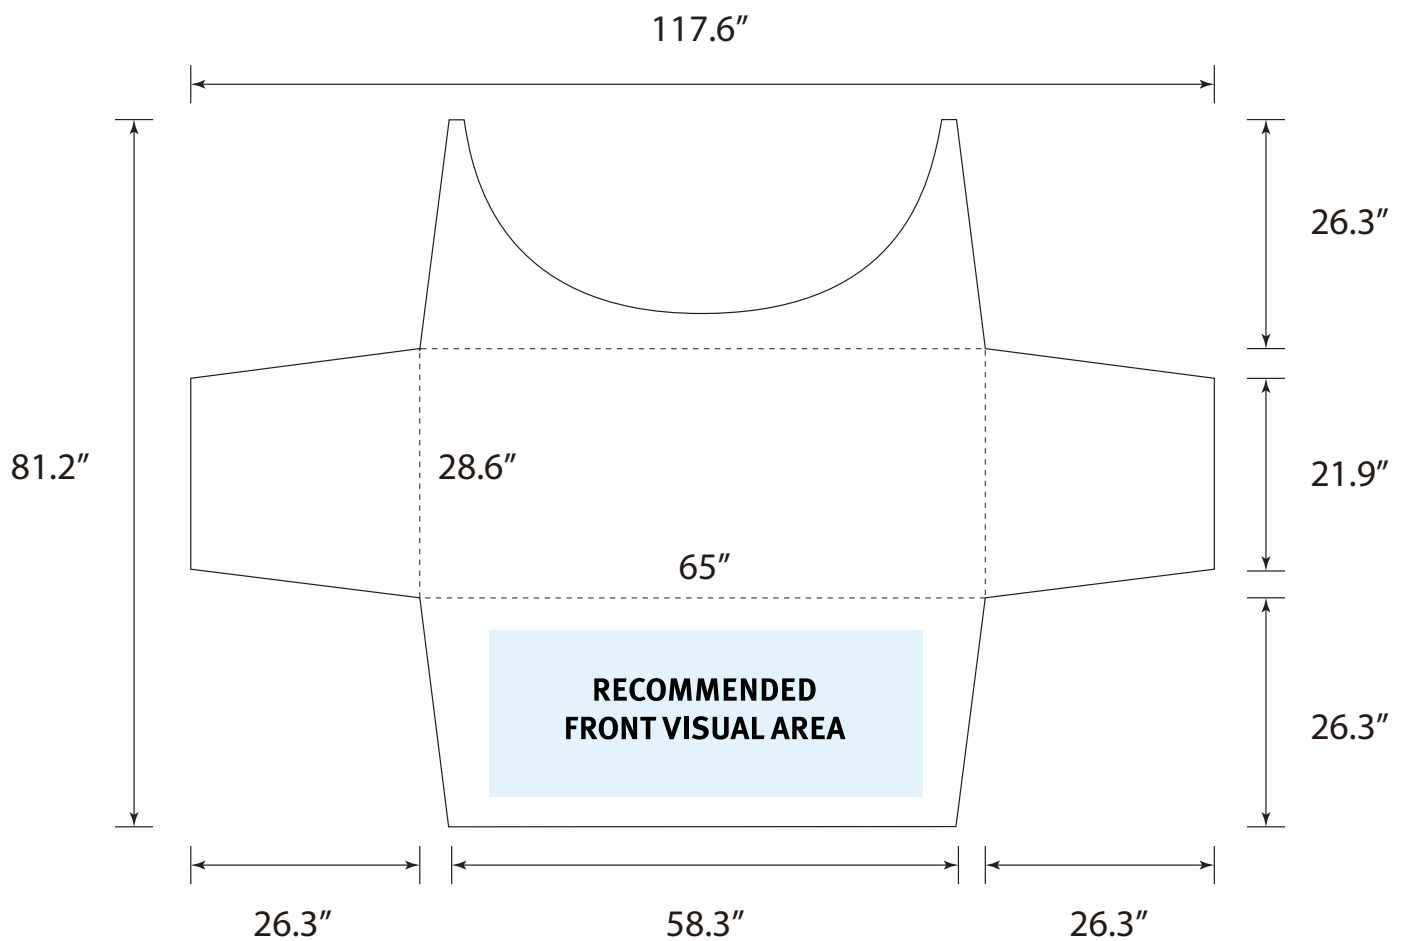

Table Throw - Stretch (6ft - 3 Sided Open Back)

Graphic Specifications

- 150 dpi
- CMYK
- Actual Size
- JPEG/TIFF file

*Design Tips:

Limit Gradient Effects

We don't suggest you to use any gradient effect because when you look closely to the print, you will see transition lines. If you really need to use it, our acceptance level is looking from 2 meters away, the transition lines would be barely visible. Please contact us for further clarification.