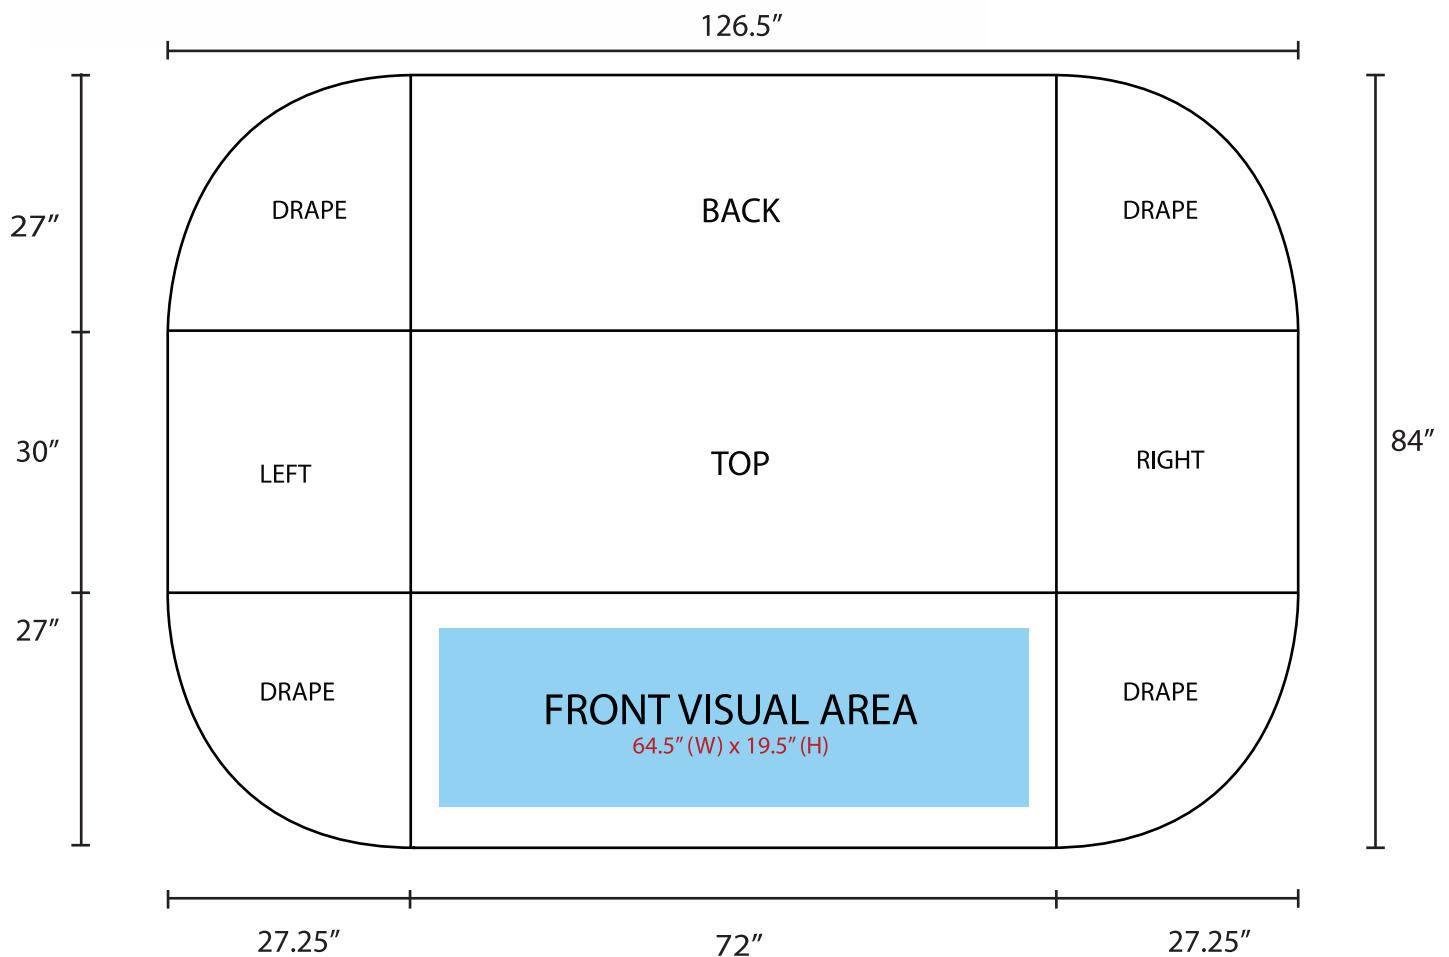

Table Throw (6ft - 4 Sided Closed Back)

Graphic Specifications

- 150 dpi
- CMYK
- Actual Size
- JPEG/TIFF file

*Design Tips:

Limit Gradient Effects

We don't suggest you to use any gradient effect because when you look closely to the print, you will see transition lines. If you really need to use it, our acceptance level is looking from 2 meters away, the transition lines would be barely visible. Please contact us for further clarification.