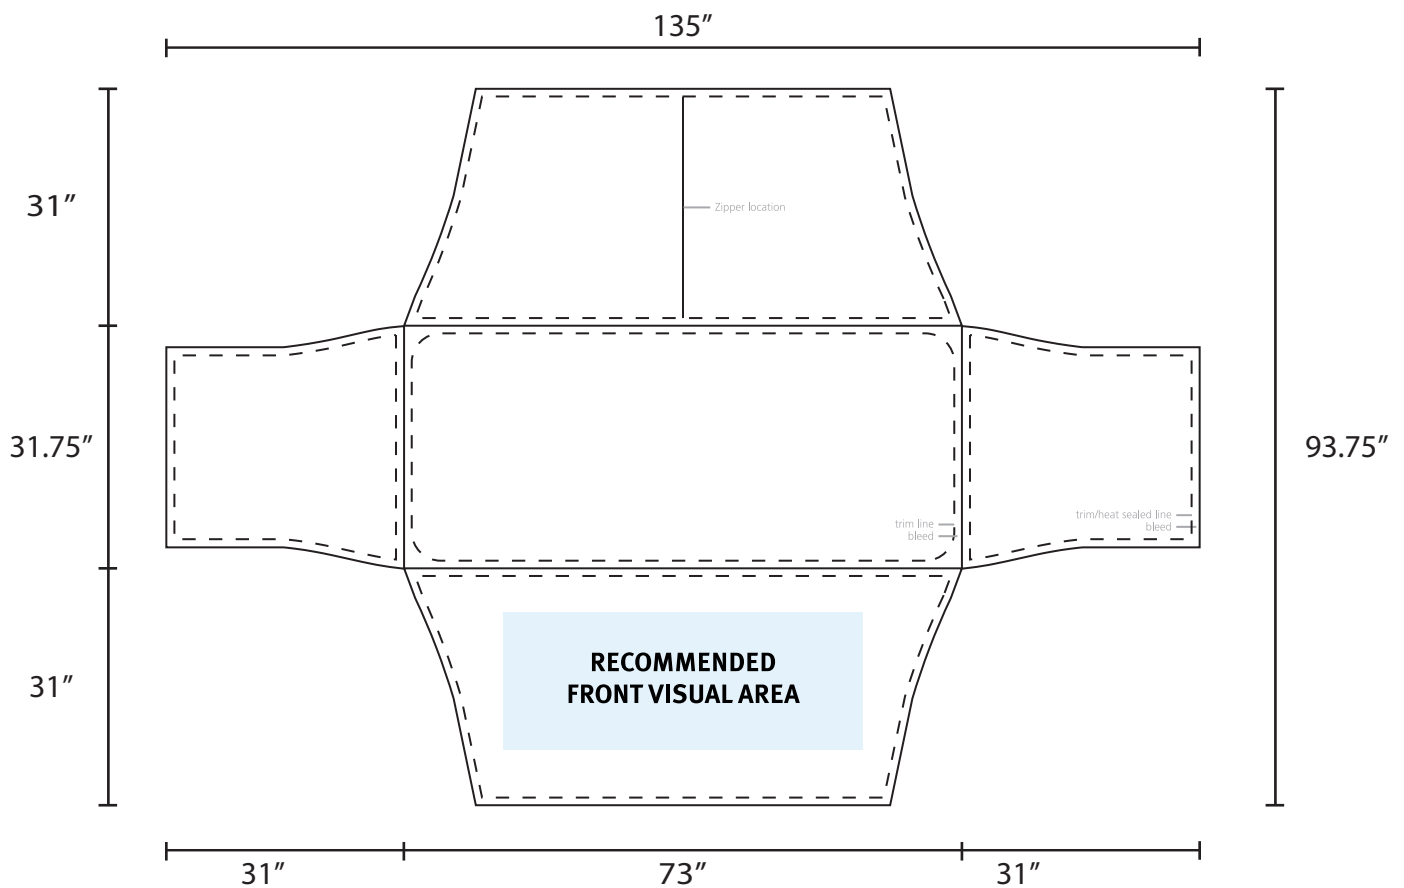

Table Throw - Stretch (6ft - 4 Sided Closed Back)

Graphic Specifications

- 150 dpi
- CMYK
- Actual Size
- JPEG/TIFF file

*Design Tips:

Limit Gradient Effects

We don't suggest you to use any gradient effect because when you look closely to the print, you will see transition lines. If you really need to use it, our acceptance level is looking from 2 meters away, the transition lines would be barely visible. Please contact us for further clarification.