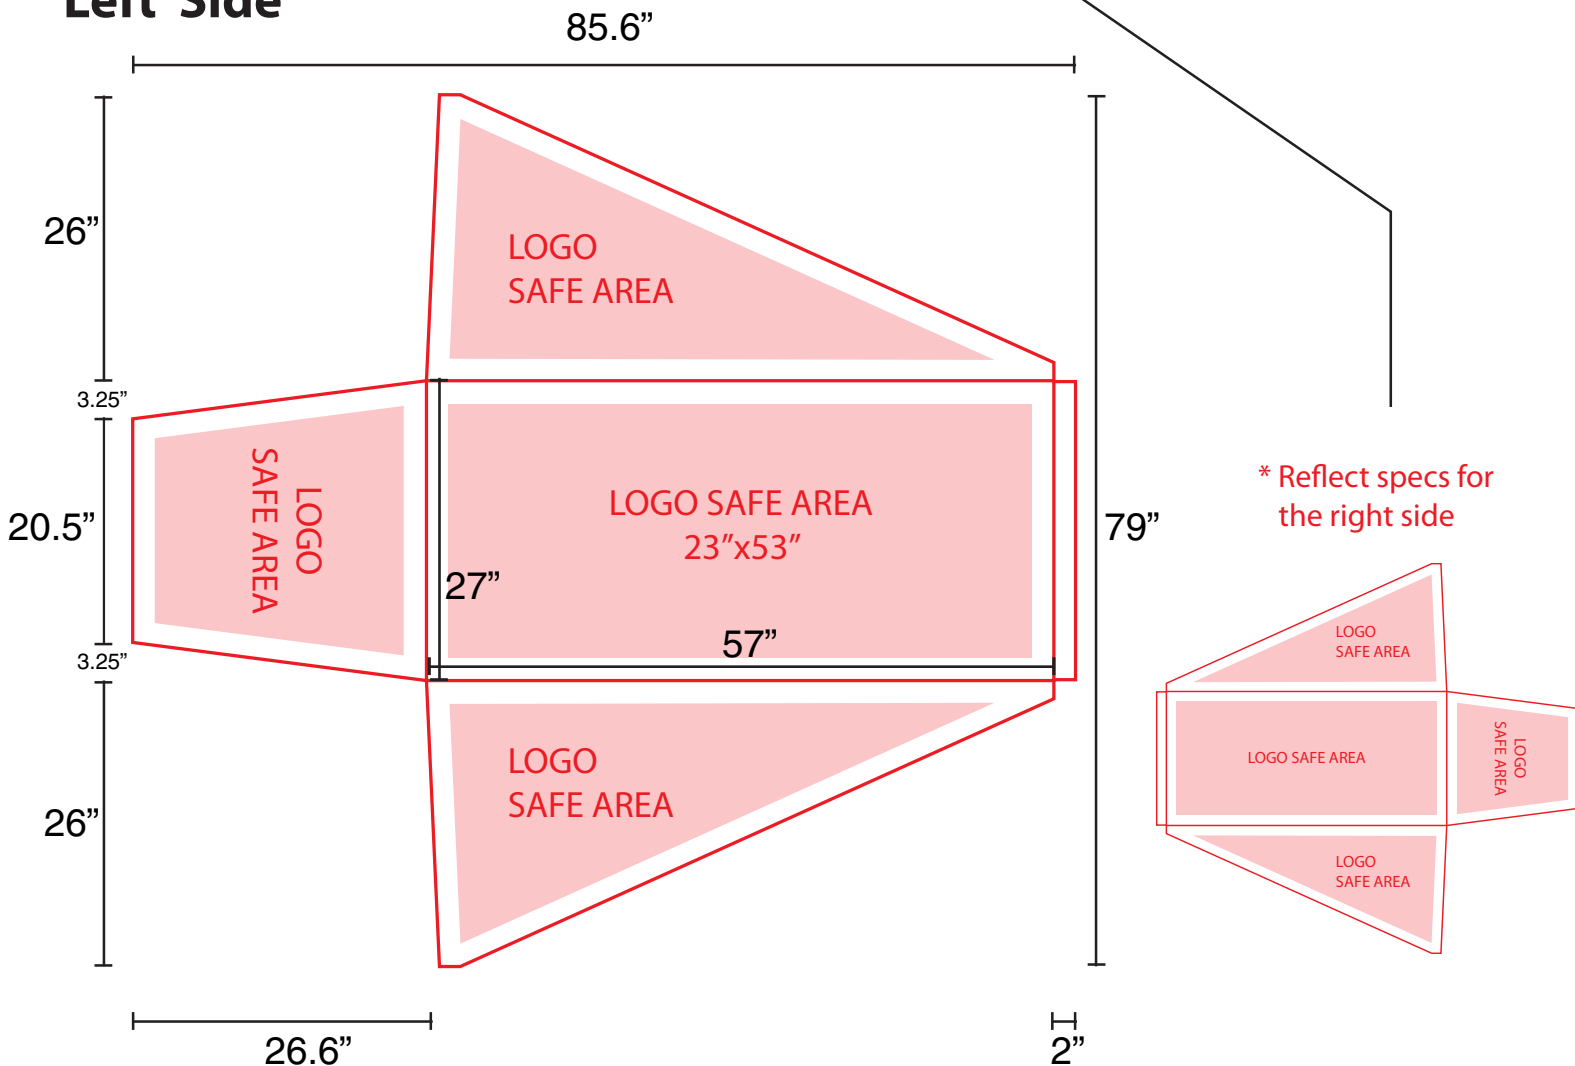

Table Throw (6ft - Cross Over Stretch)

Graphic Specifications

- 150 dpi
- CMYK
- Actual Size
- JPEG/TIFF file

Left Side

*Design Tips:

Limit Gradient Effects

We don't suggest you to use any gradient effect because when you look closely to the print, you will see transition lines. If you really need to use it, our acceptance level is looking from 2 meters away, the transition lines would be barely visible. Please contact us for further clarification.