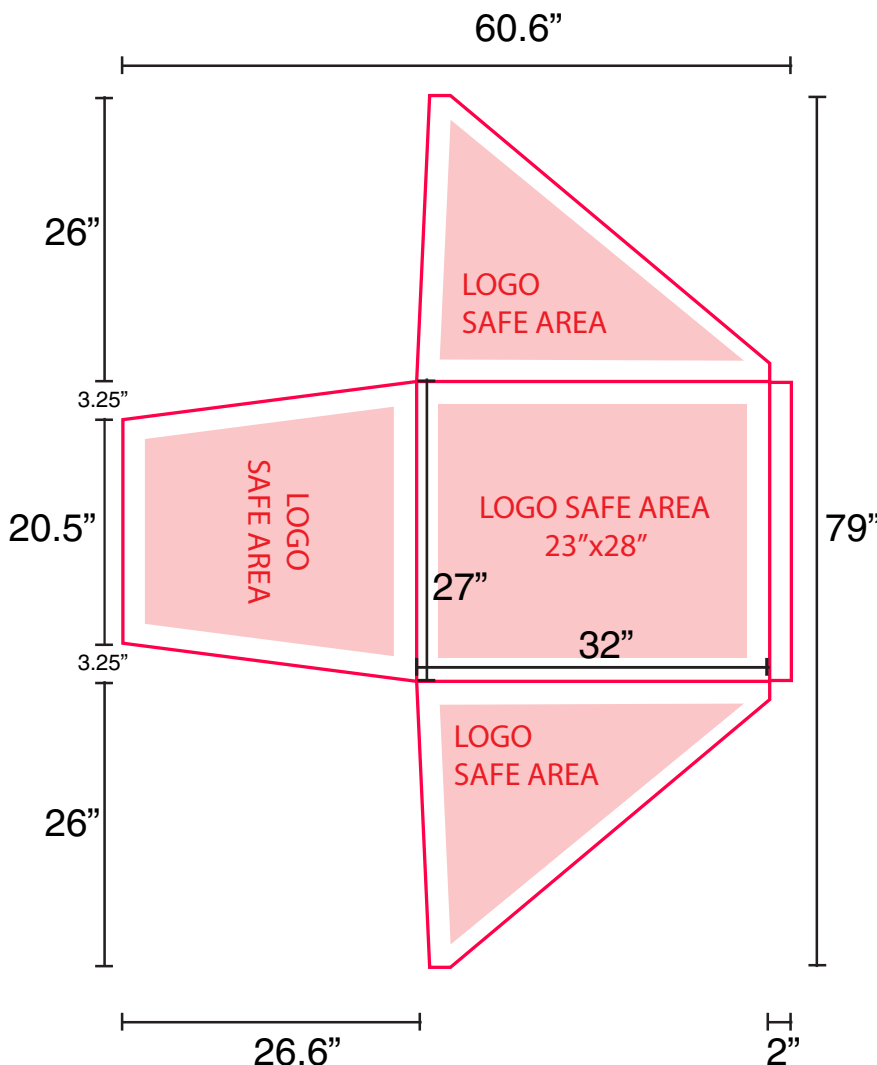

# Table Throw (4ft - Cross Over Stretch)

## Graphic Specifications

- 150 dpi
- CMYK
- Actual Size
- JPEG/TIFF file

### Left Side

\* Reflect specs for the right side

#### Limit Gradient Effects

We don't suggest you to use any gradient effect because when you look closely to the print, you will see transition lines. If you really need to use it, our acceptance level is looking from 2 meters away, the transition lines would be barely visible. Please contact us for further clarification.