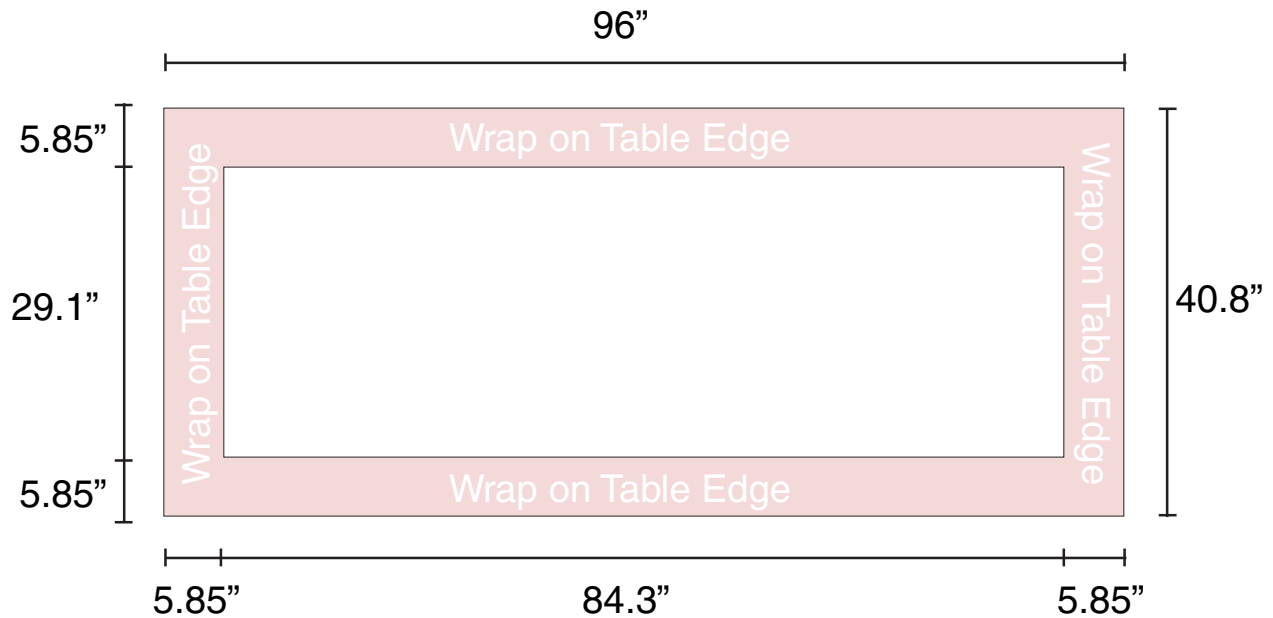

8ft Table Topper

Graphic Specifications

- 150 dpi
- CMYK
- Actual Size
- JPEG/TIFF file

*Design Tips:

Limit Gradient Effects

We don't suggest you to use any gradient effect because when you look closely to the print, you will see transition lines. If you really need to use it, our acceptance level is looking from 2 meters away, the transition lines would be barely visible. Please contact us for further clarification.