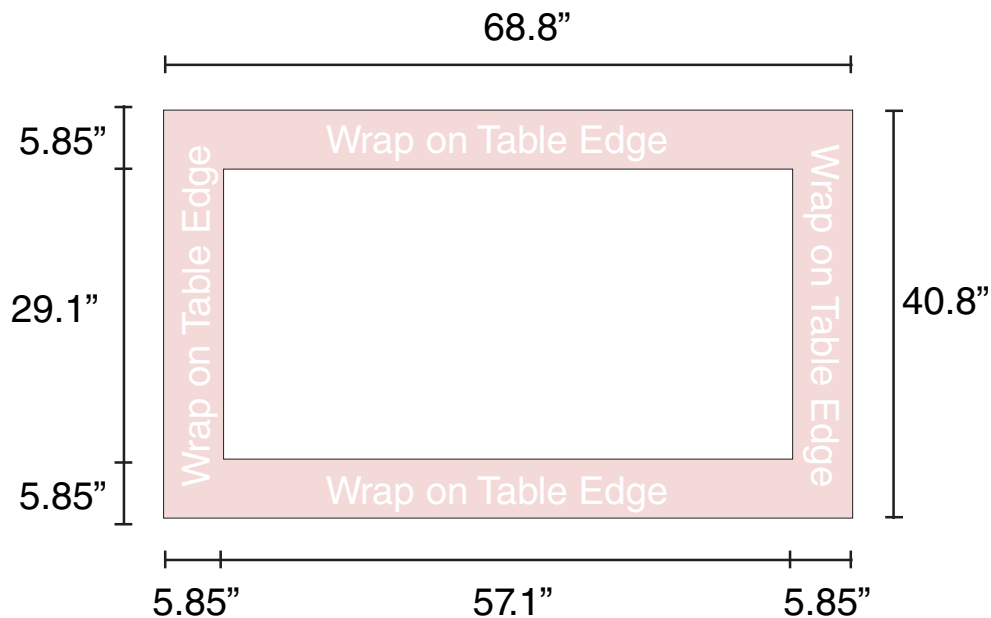

6ft Table Topper

Graphic Specifications

- 150 dpi
- CMYK
- Actual Size
- JPEG/TIFF file

*Design Tips:

Limit Gradient Effects

We don't suggest you to use any gradient effect because when you look closely to the print, you will see transition lines. If you really need to use it, our acceptance level is looking from 2 meters away, the transition lines would be barely visible. Please contact us for further clarification.