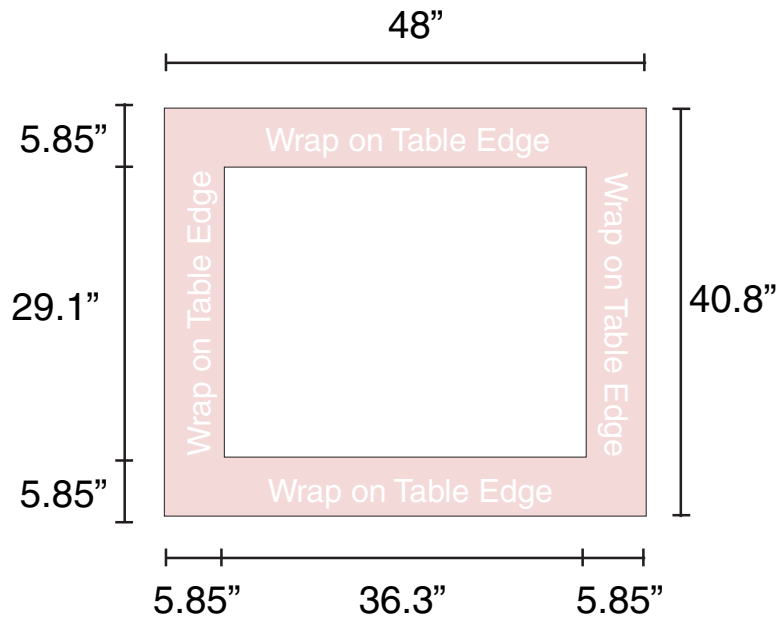

4ft Table Topper

Graphic Specifications

- 150 dpi
- CMYK
- Actual Size
- JPEG/TIFF file

*Design Tips:

Limit Gradient Effects

We don't suggest you to use any gradient effect because when you look closely to the print, you will see transition lines. If you really need to use it, our acceptance level is looking from 2 meters away, the transition lines would be barely visible. Please contact us for further clarification.