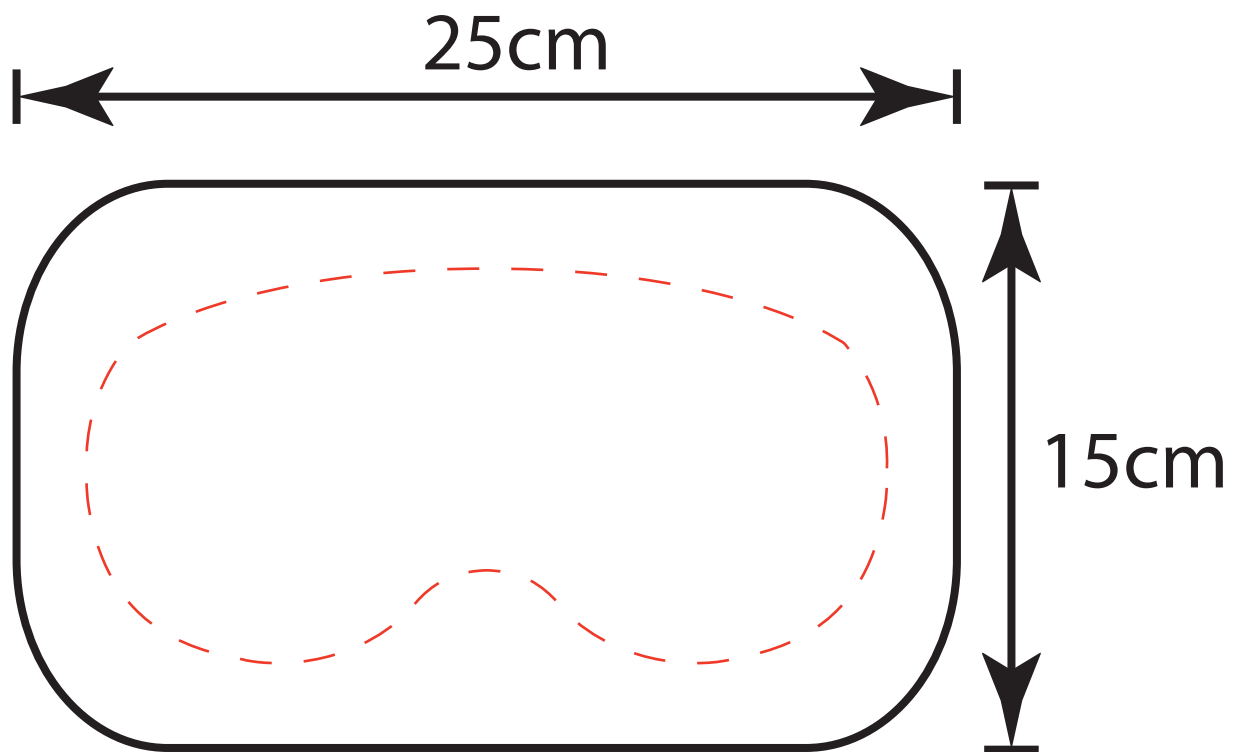

Ski / Goggle Cover

Graphic Specifications

- 100 dpi
- CMYK
- Actual Size
- JPEG/TIFF file

*Design Tips:

Limit Gradient Effects

We don't suggest you to use any gradient effect because when you look closely to the print, you will see transition lines. If you really need to use it, our acceptance level is looking from 2 meters away, the transition lines would be barely visible. Please contact us for further clarification.