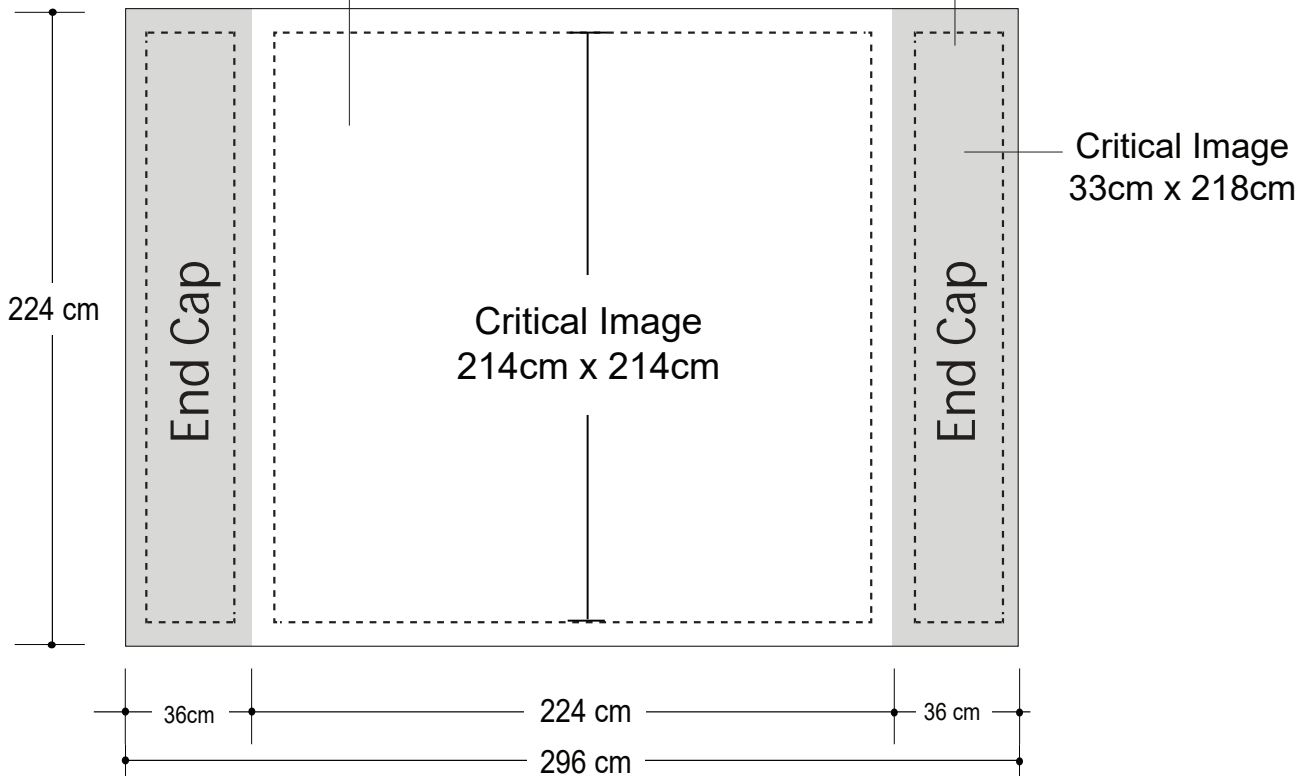

7.5ft SEG Popup

Graphic Specifications

- 100 dpi
- CMYK
- Actual Size
- JPEG/TIFF file

*Design Tips:

Limit Gradient Effects

We don't suggest you to use any gradient effect because when you look closely to the print, you will see transition lines. If you really need to use it, our acceptance level is looking from 2 meters away, the transition lines would be barely visible. Please contact us for further clarification.