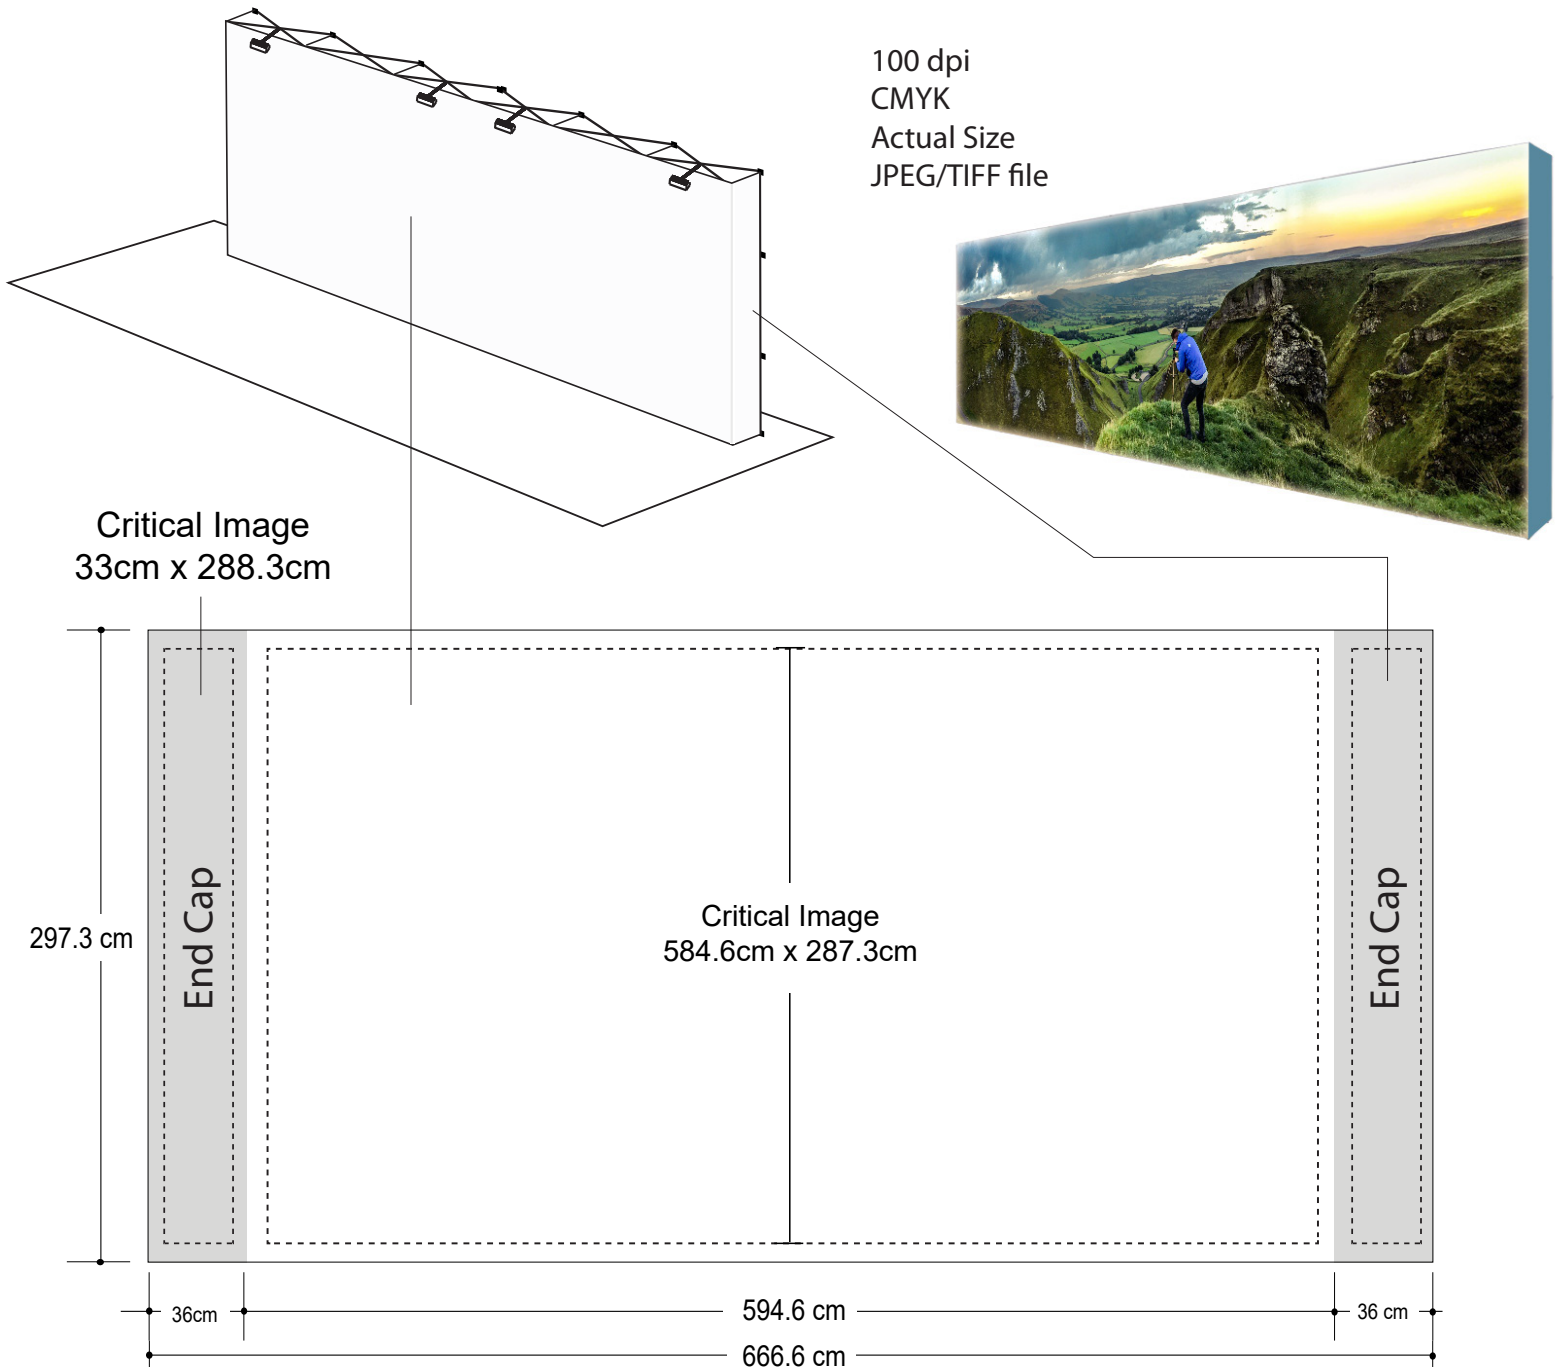

20ft wide x 10ft high - SEG Popup Graphic Specifications

*Design Tips:

Limit Gradient Effects

We don't suggest you to use any gradient effect because when you look closely to the print, you will see transition lines. If you really need to use it, our acceptance level is looking from 2 meters away, the transition lines would be barely visible. Please contact us for further clarification.