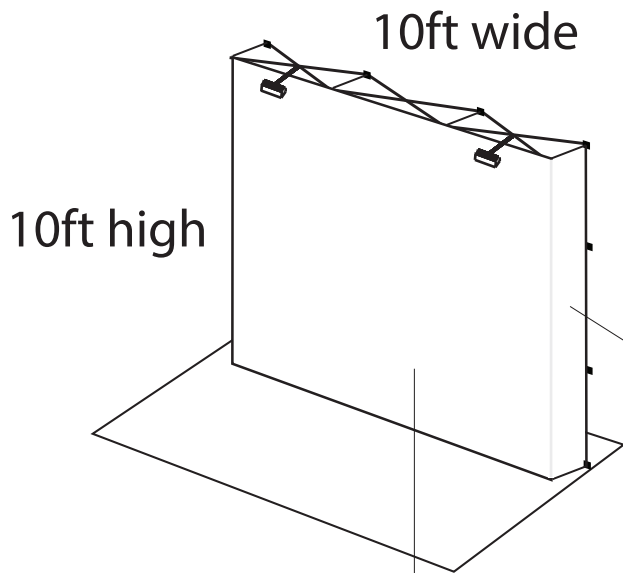

10ft wide x 10ft high - SEG Popup Graphic Specifications

- 100 dpi
- CMYK
- Actual Size
- JPEG/TIFF file

*Design Tips:

Limit Gradient Effects

We don't suggest you to use any gradient effect because when you look closely to the print, you will see transition lines. If you really need to use it, our acceptance level is looking from 2 meters away, the transition lines would be barely visible. Please contact us for further clarification.