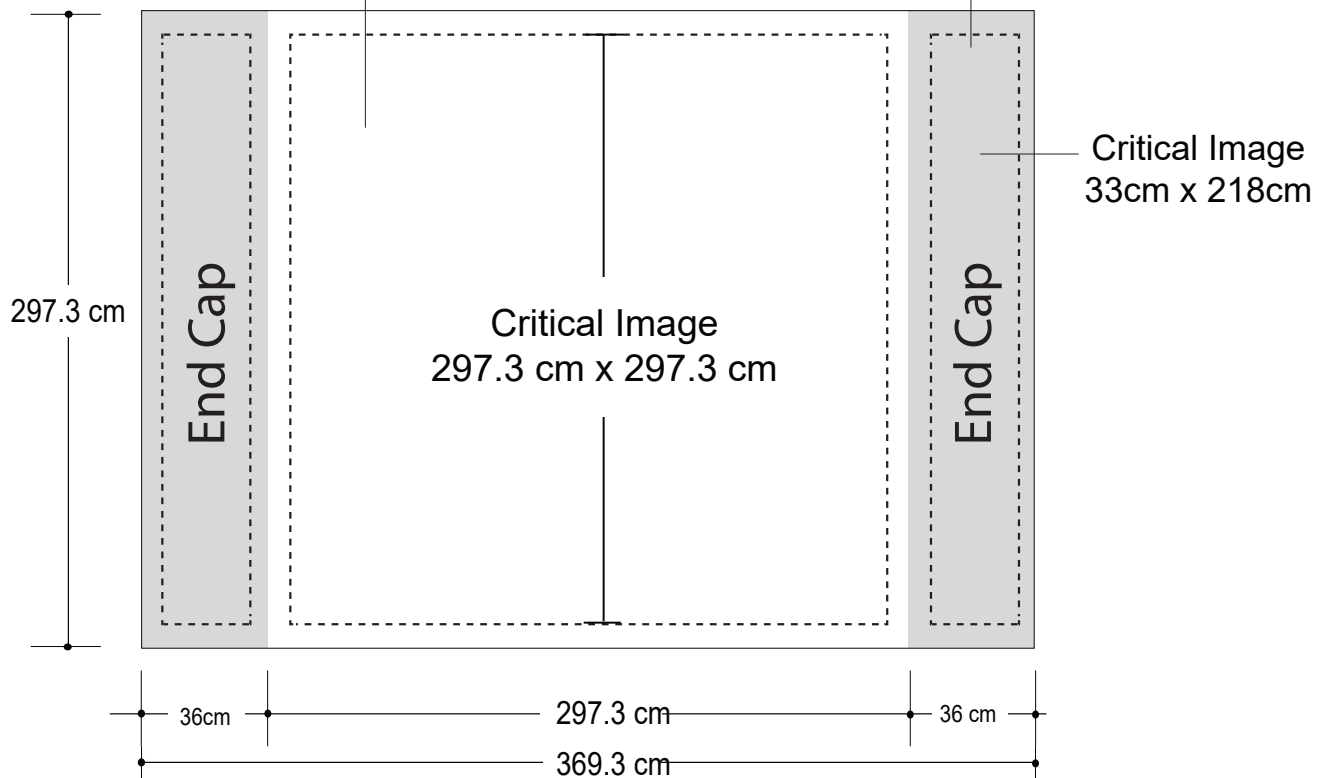

10ft wide x 10ft high - SEG Popup Graphic Specifications

- 100 dpi
- CMYK
- Actual Size
- JPEG/TIFF file

*Design Tips:

Limit Gradient Effects

We don't suggest you to use any gradient effect because when you look closely to the print, you will see transition lines. If you really need to use it, our acceptance level is looking from 2 meters away, the transition lines would be barely visible. Please contact us for further clarification.