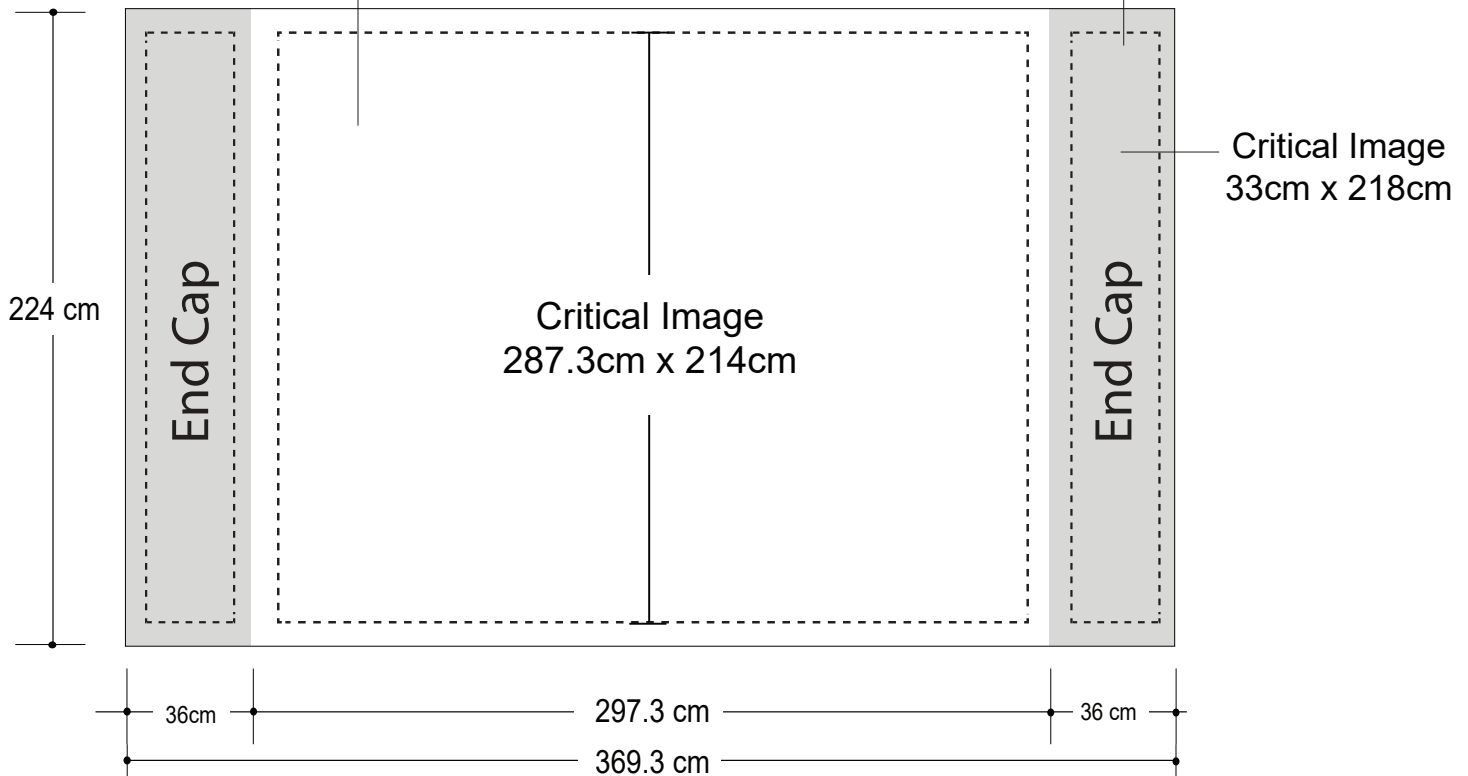

10ft SEG Popup Graphic Specifications

- 100 dpi
- CMYK
- Actual Size
- JPEG/TIFF file

*Design Tips:

Limit Gradient Effects

We don't suggest you to use any gradient effect because when you look closely to the print, you will see transition lines. If you really need to use it, our acceptance level is looking from 2 meters away, the transition lines would be barely visible. Please contact us for further clarification.