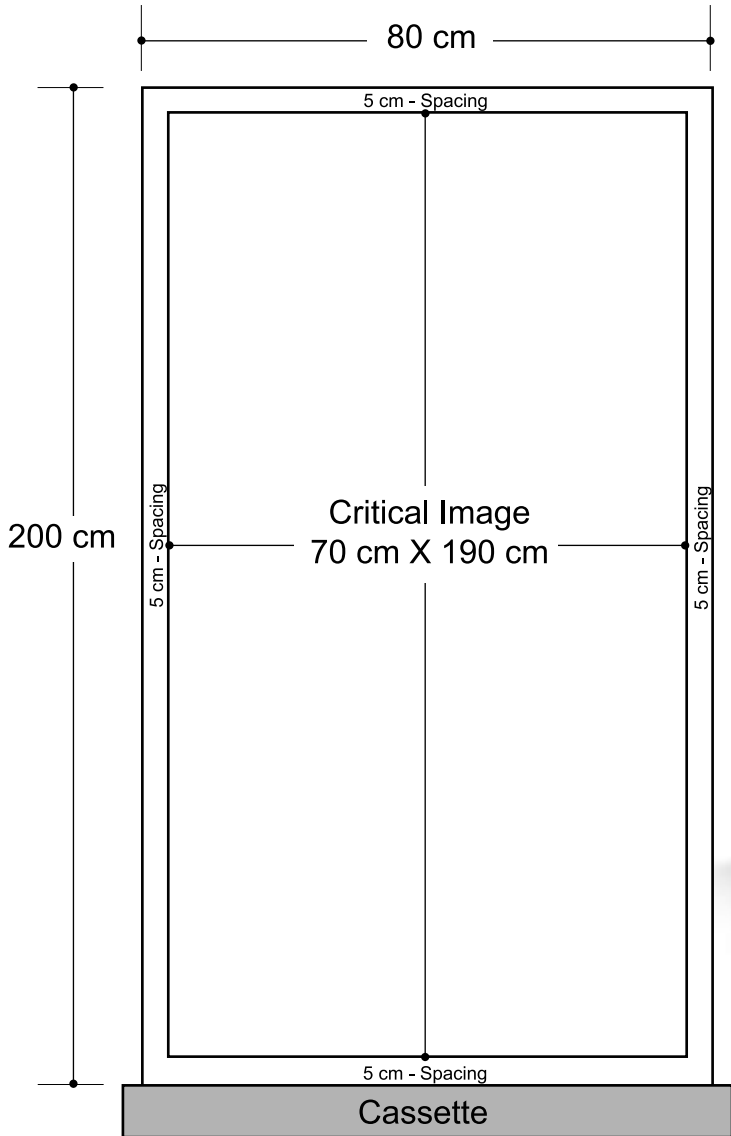

Retractable Banner (80cm - 31")

Graphic Specifications

- 150 dpi
- CMYK
- Actual Size
- JPEG file

Display Dimension:
31.5" (w) x 78.5" (h) x 4" (d)

*Design Tips:

Limit Gradient Effects

We don't suggest you to use any gradient effect because when you look closely to the print, you will see transition lines. If you really need to use it, our acceptance level is looking from 2 meters away, the transition lines would be barely visible. Please contact us for further clarification.

5cm Border

Critical images, such as text or non-background images, are **NOT** to be placed within 5cm of the edges. However, your artwork may allow non-critical images, such as background colour and images, bleed to the edges.