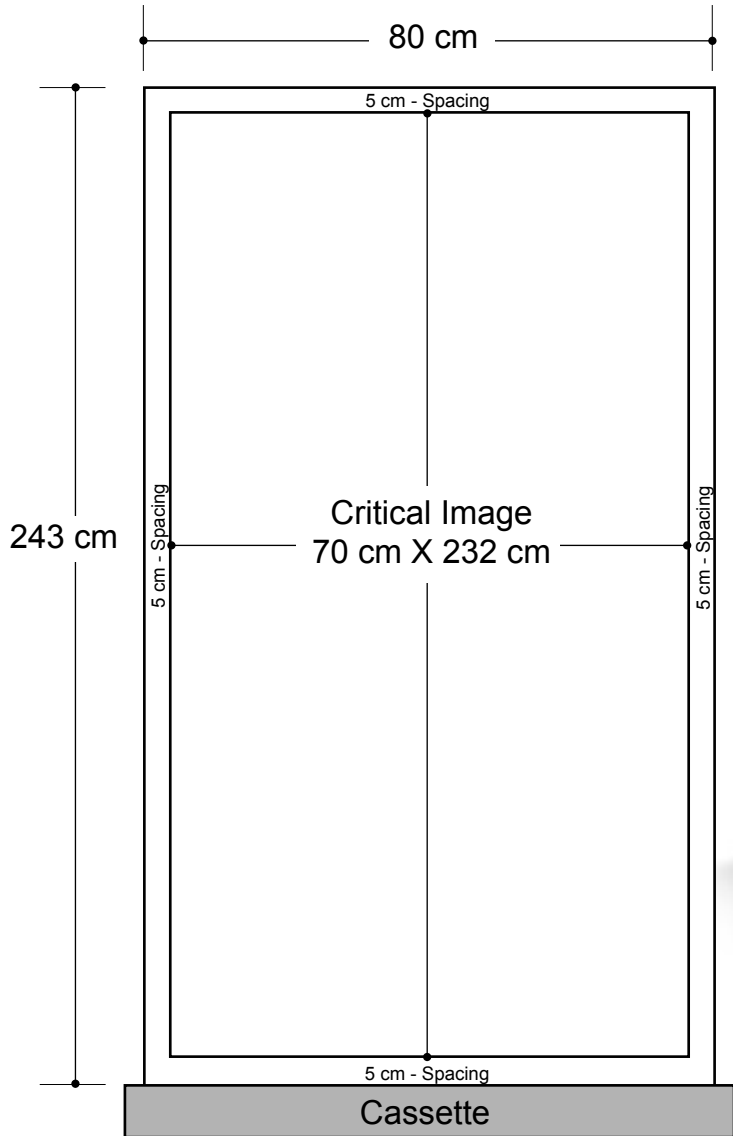

Retractable Banner XL (80cm / 31")

Graphic Specifications

- 150 dpi
- CMYK
- Actual Size
- JPEG file

Display Dimension:
31.5" (w) x 96" (h) x 4" (d)

*Design Tips:

Limit Gradient Effects

We don't suggest you to use any gradient effect because when you look closely to the print, you will see transition lines. If you really need to use it, our acceptance level is looking from 2 meters away, the transition lines would be barely visible. Please contact us for further clarification.

5cm Border

Critical images, such as text or non-background images, are **NOT** to be placed within 5cm of the edges. However, your artwork may allow non-critical images, such as background colour and images, bleed to the edges.