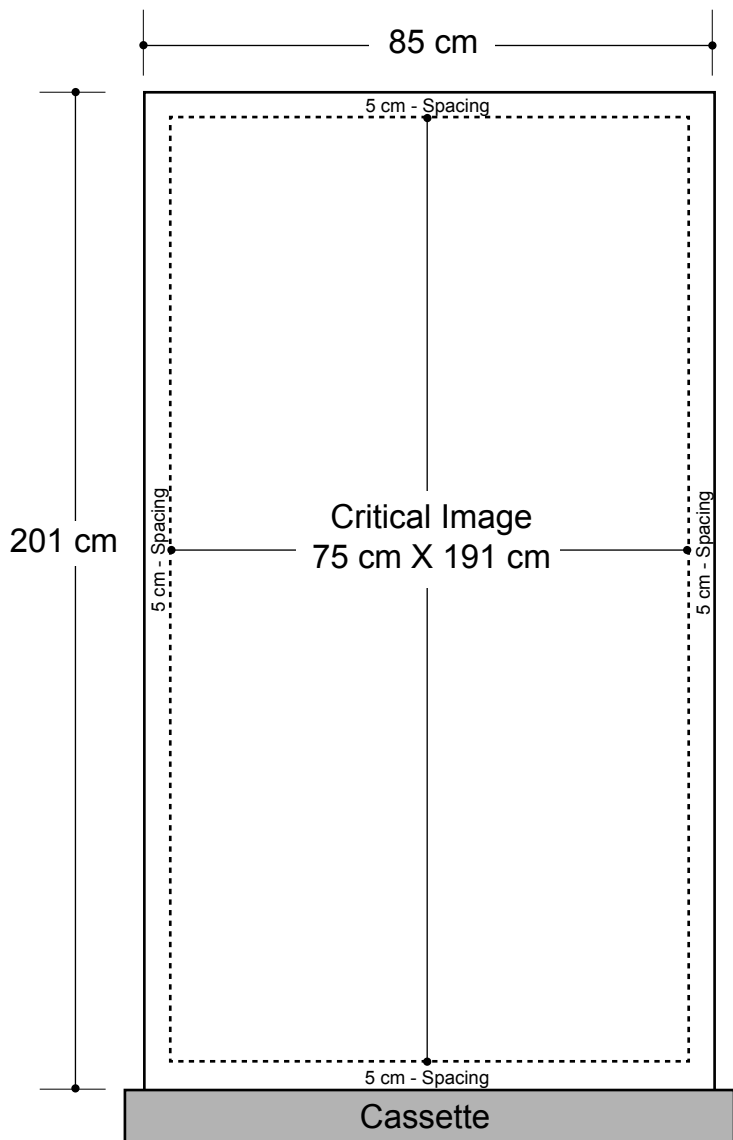

Retractable Banner (85cm / 33")

Graphic Specifications

- 150 dpi
- CMYK
- Actual Size
- JPEG file

Display Dimension: 33.5" (w) x 78.5" (h) x 4" (d)

*Design Tips:

Limit Gradient Effects

We don't suggest you to use any gradient effect because when you look closely to the print, you will see transition lines. If you really need to use it, our acceptance level is looking from 2 meters away, the transition lines would be barely visible. Please contact us for further clarification.

5cm Border

Critical images, such as text or non-background images, are **NOT** to be placed within 5cm of the edges. However, your artwork may allow non-critical images, such as background colour and images, bleed to the edges.