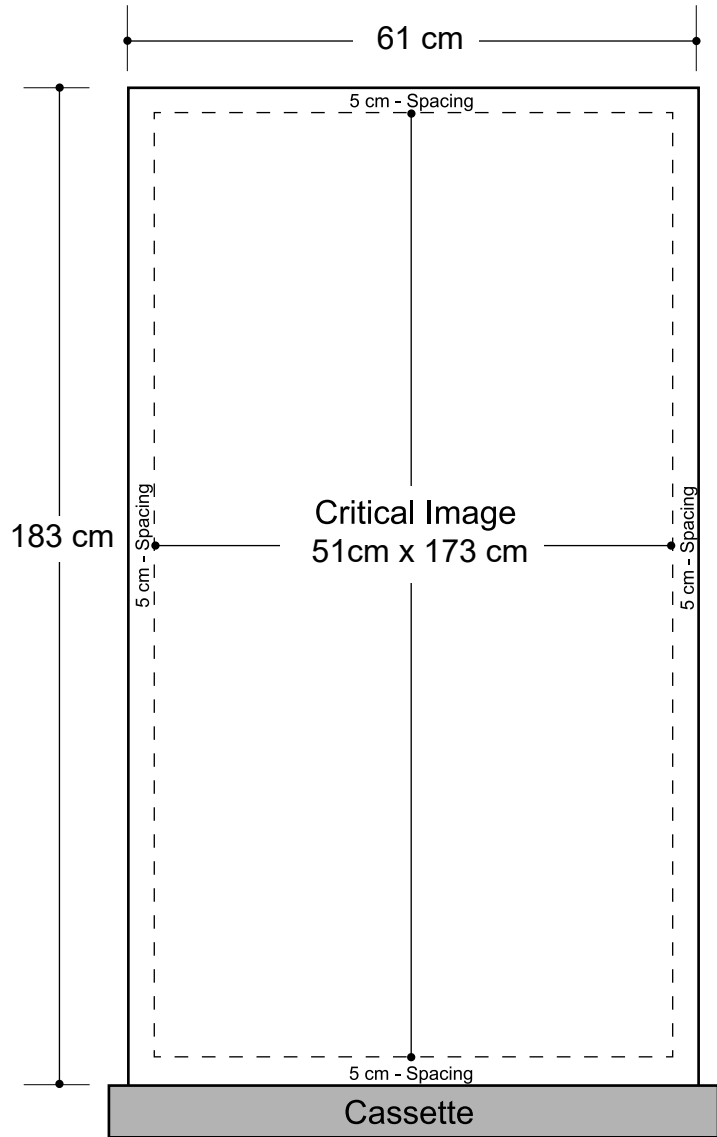

# Retractable Banner 24

## Graphic Specifications

- 150 dpi
- CMYK
- Actual Size
- JPEG file

Display Dimension:

24" (w) x 72" (h) x 4" (d)

#### 5cm Border

Critical images, such as text or non-background images, are **NOT** to be placed within 5cm of the edges. However, your artwork may allow non-critical images, such as background colour and images, bleed to the edges.