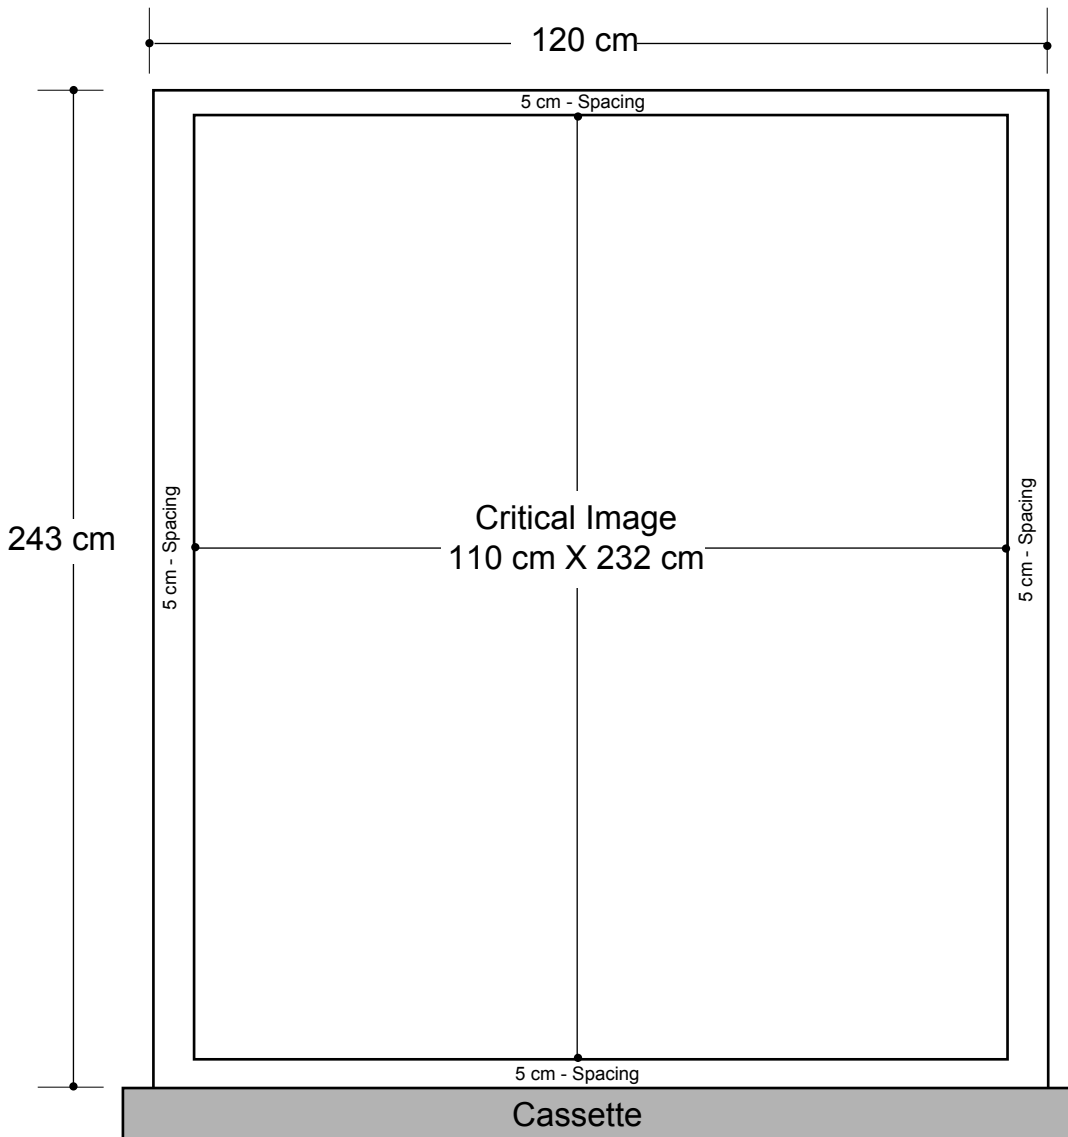

Retractable Banner XL (120cm / 48")

Graphic Specifications

- 150 dpi
- CMYK
- Actual Size
- JPEG file

Display Dimension:
48" (w) x 78.5" (h) x 4" (d)

*Design Tips:

Limit Gradient Effects

We don't suggest you to use any gradient effect because when you look closely to the print, you will see transition lines. If you really need to use it, our acceptance level is looking from 2 meters away, the transition lines would be barely visible. Please contact us for further clarification.

5cm Border

Critical images, such as text or non-background images, are **NOT** to be placed within 5cm of the edges. However, your artwork may allow non-critical images, such as background colour and images, bleed to the edges.