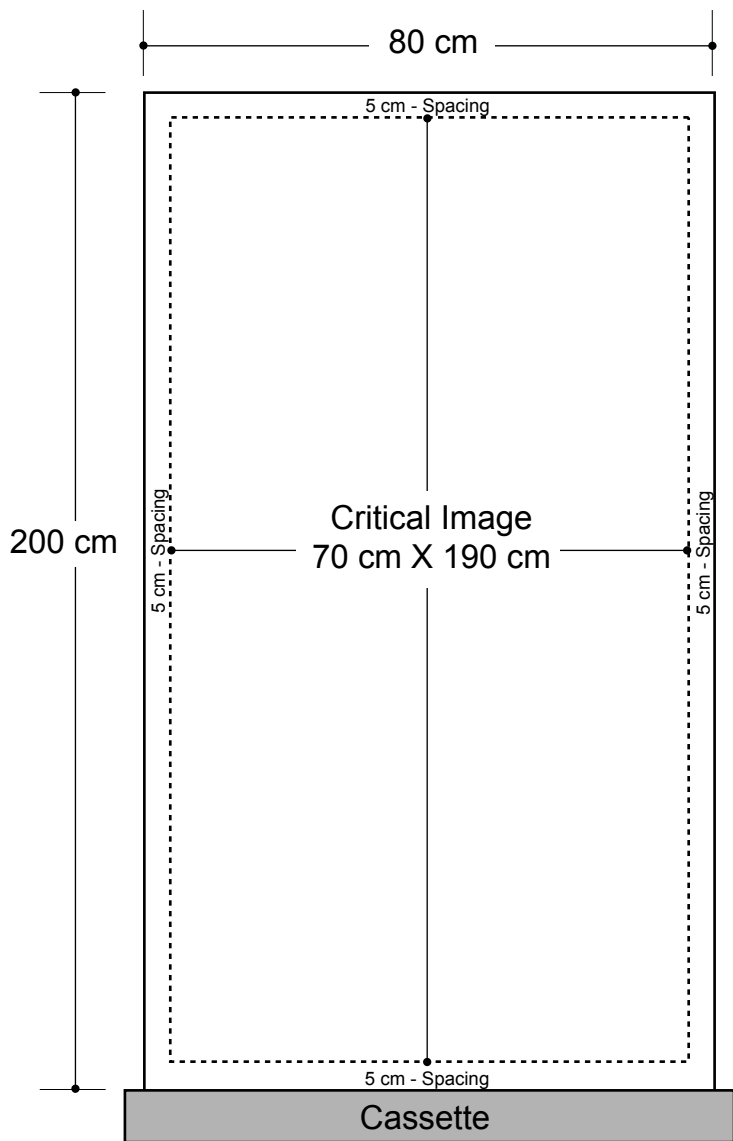

Double Sided Retractable Banner

Graphic Specifications

- 150 dpi
- CMYK
- Actual Size
- JPEG file

Display Dimension:
33.5" (w) x 78.5" (h) x 8" (d)

*Design Tips:

Limit Gradient Effects

We don't suggest you to use any gradient effect because when you look closely to the print, you will see transition lines. If you really need to use it, our acceptance level is looking from 2 meters away, the transition lines would be barely visible. Please contact us for further clarification.

5cm Border

Critical images, such as text or non-background images, are **NOT** to be placed within 5cm of the edges. However, your artwork may allow non-critical images, such as background colour and images, bleed to the edges.