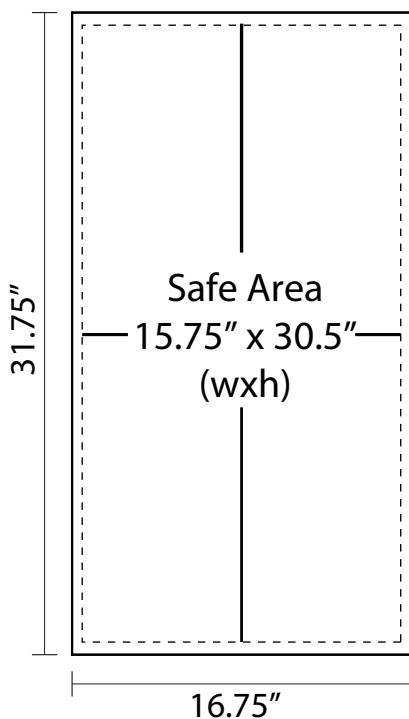

Promotional Counter II

Graphic Specifications

150 dpi
CMYK
Actual Size
JPEG/TIFF file

Header Panel

Side Panel

Front Panel

Side Panel

*Design Tips:

Limit Gradient Effects

We don't suggest you to use any gradient effect because when you look closely to the print, you will see transition lines. If you really need to use it, our acceptance level is looking from 2 meters away, the transition lines would be barely visible. Please contact us for further clarification.