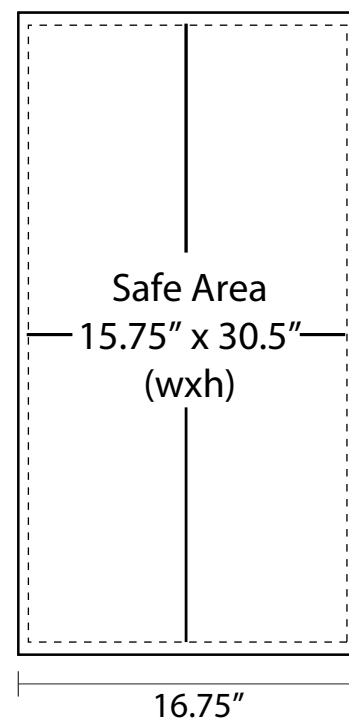

Promotional Counter II

Graphic Specifications

150 dpi
CMYK
Actual Size
JPEG/TIFF file

Header Panel

Side Panel

Front Panel

Side Panel

*Design Tips:

Limit Gradient Effects

We don't suggest you to use any gradient effect because when you look closely to the print, you will see transition lines. If you really need to use it, our acceptance level is looking from 2 meters away, the transition lines would be barely visible. Please contact us for further clarification.